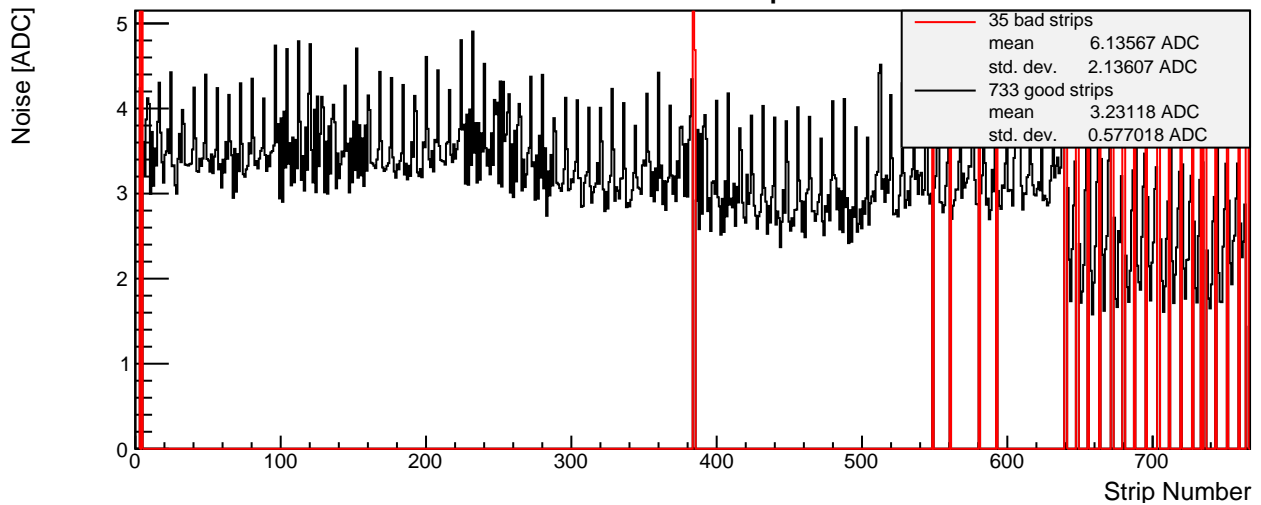

SPS 2015 - L6 p-side 006 - Module Properties

Pedestal Map

Noise Map

Calibration Constant Map