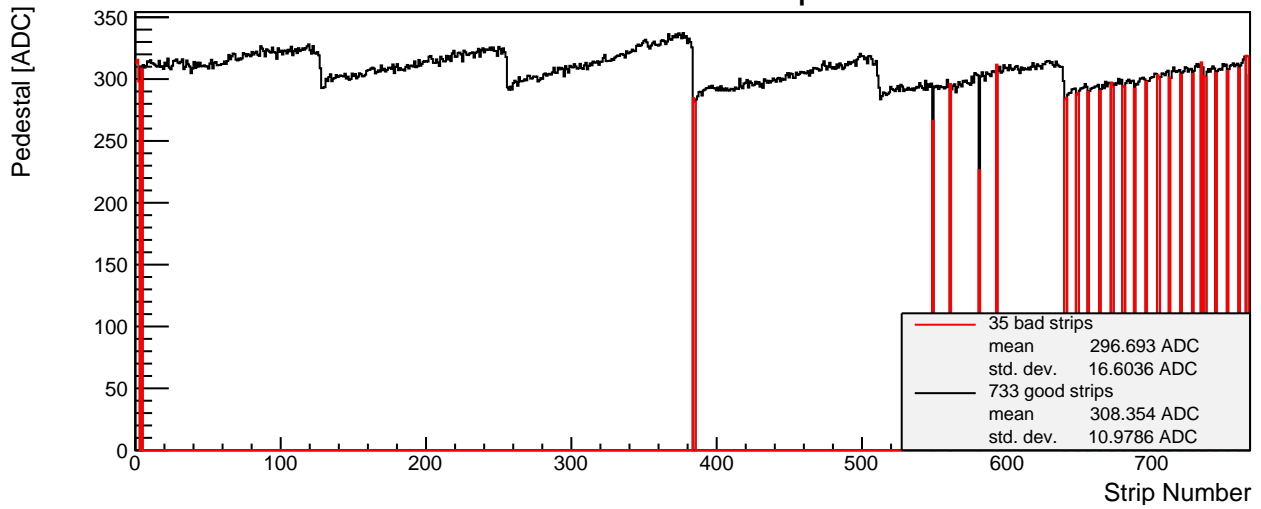

SPS 2015 - L6 p-side 006 - Module Properties

Pedestal Map

Noise Map

Calibration Constant Map