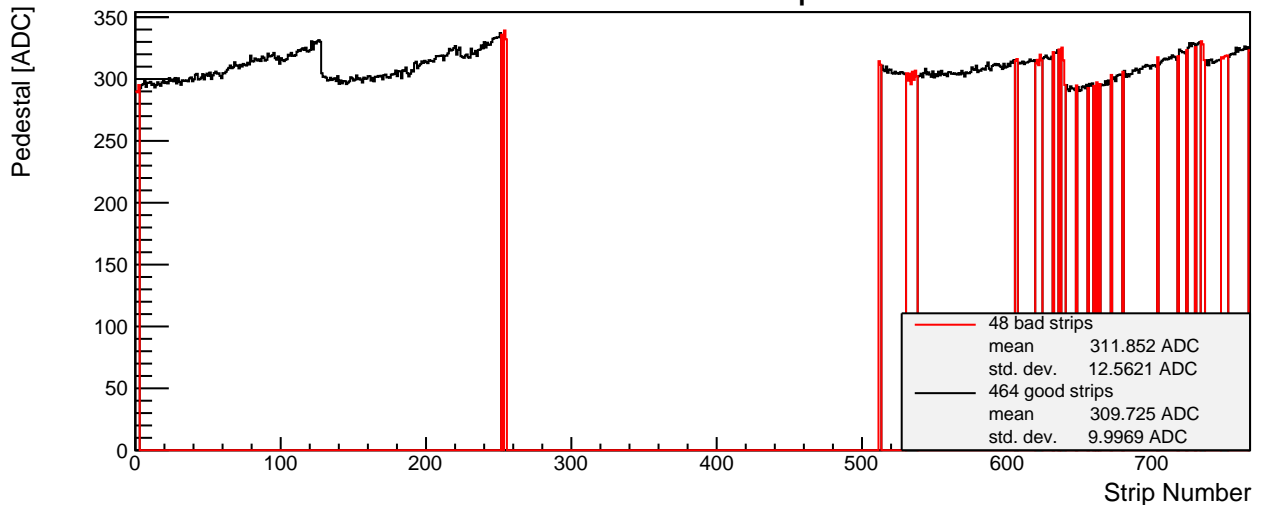

SPS 2015 - L5 p-side 005 - Module Properties

Pedestal Map

Noise Map

Calibration Constant Map