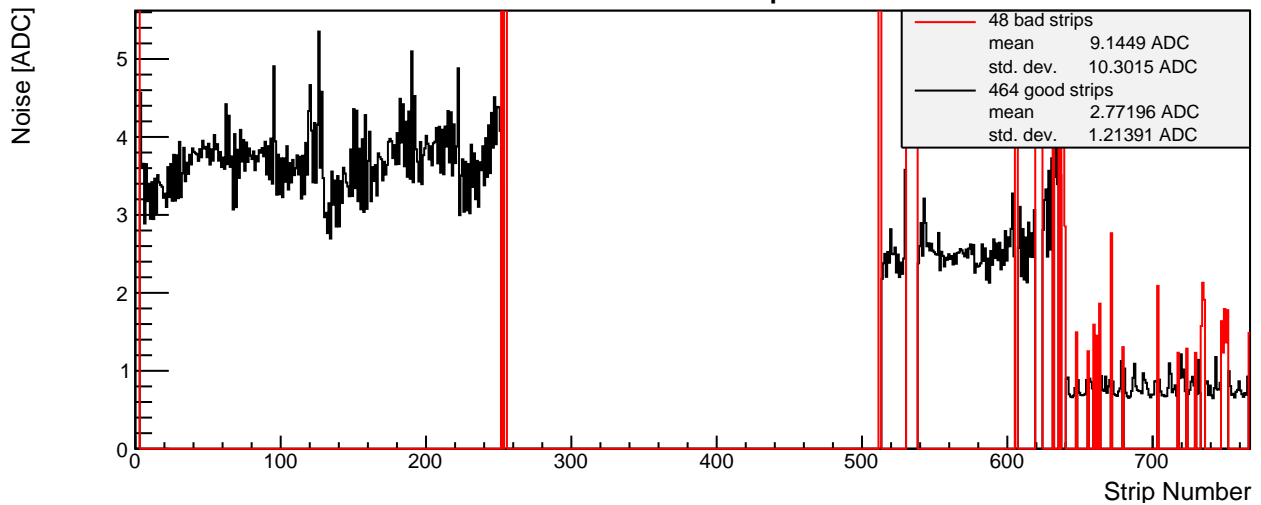

SPS 2015 - L5 p-side 005 - Module Properties

Pedestal Map

Noise Map

Calibration Constant Map