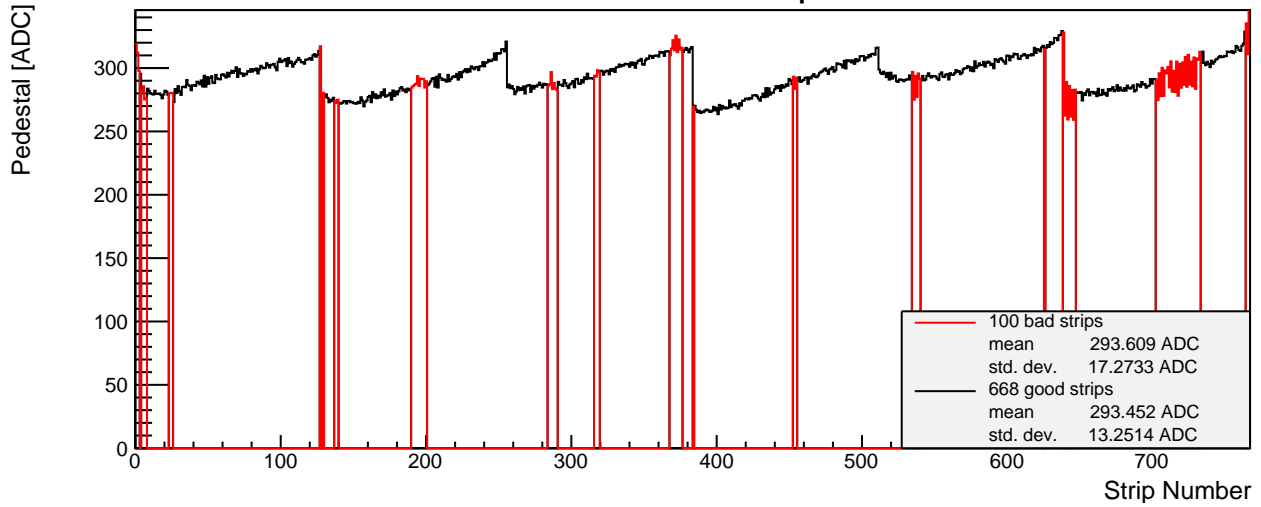

SPS 2015 - L4 p-side 008 - Module Properties

Pedestal Map

Noise Map

Calibration Constant Map