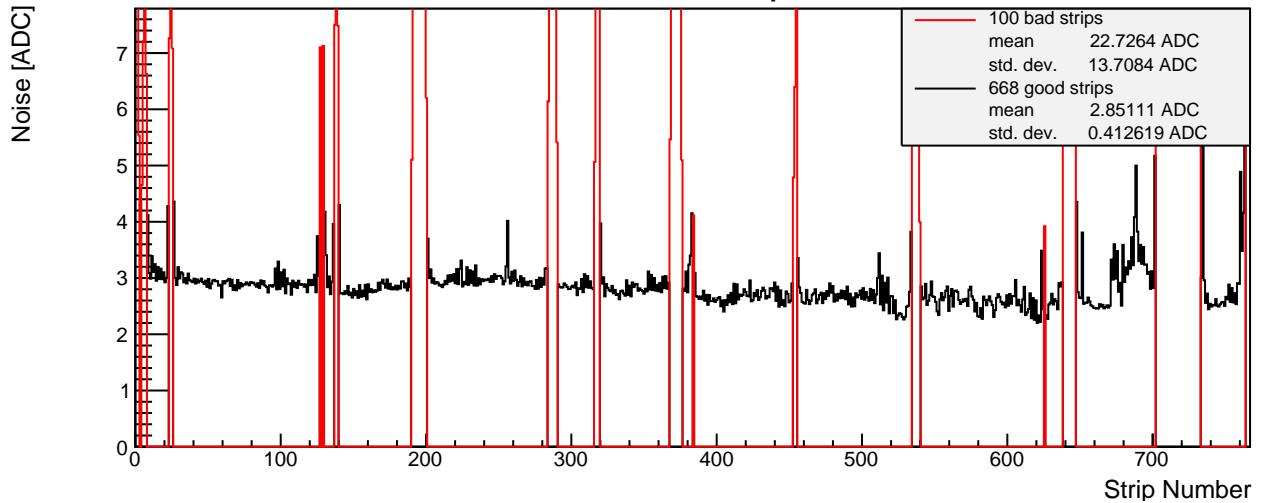

SPS 2015 - L4 p-side 008 - Module Properties

Pedestal Map

Noise Map

Calibration Constant Map