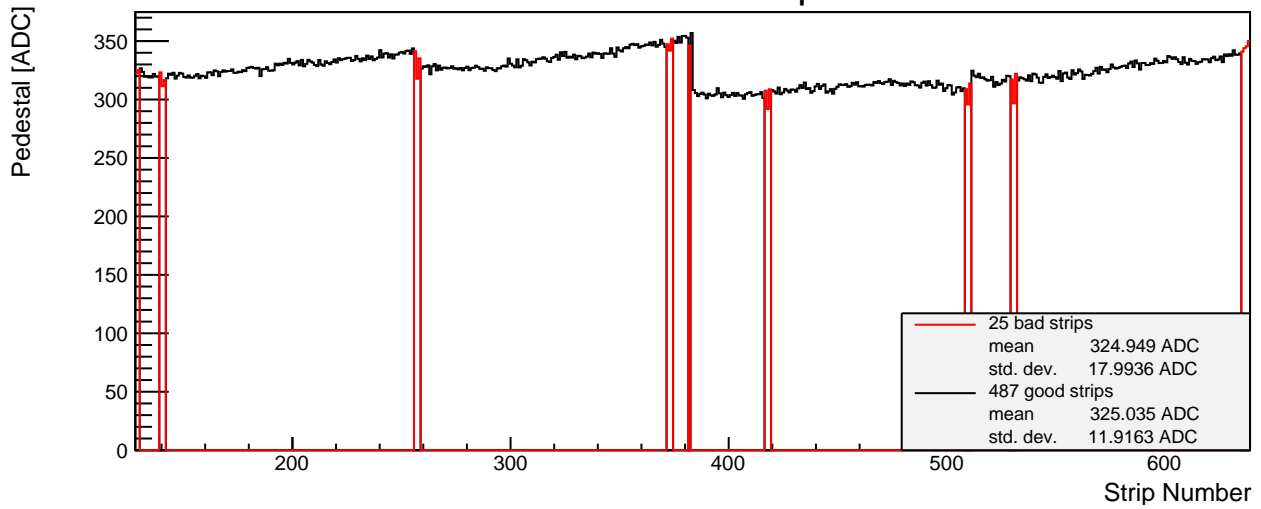

SPS 2015 - L3 n-side 015 - Module Properties

Pedestal Map

Noise Map

Calibration Constant Map