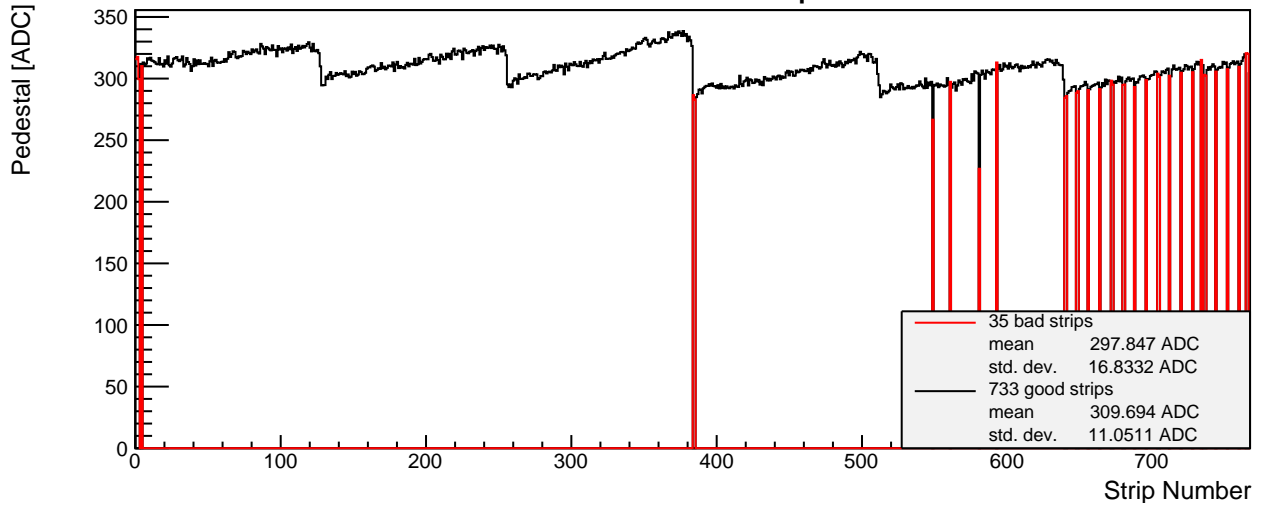

SPS 2015 - L6 p-side 006 - Module Properties

Pedestal Map

Noise Map

Calibration Constant Map