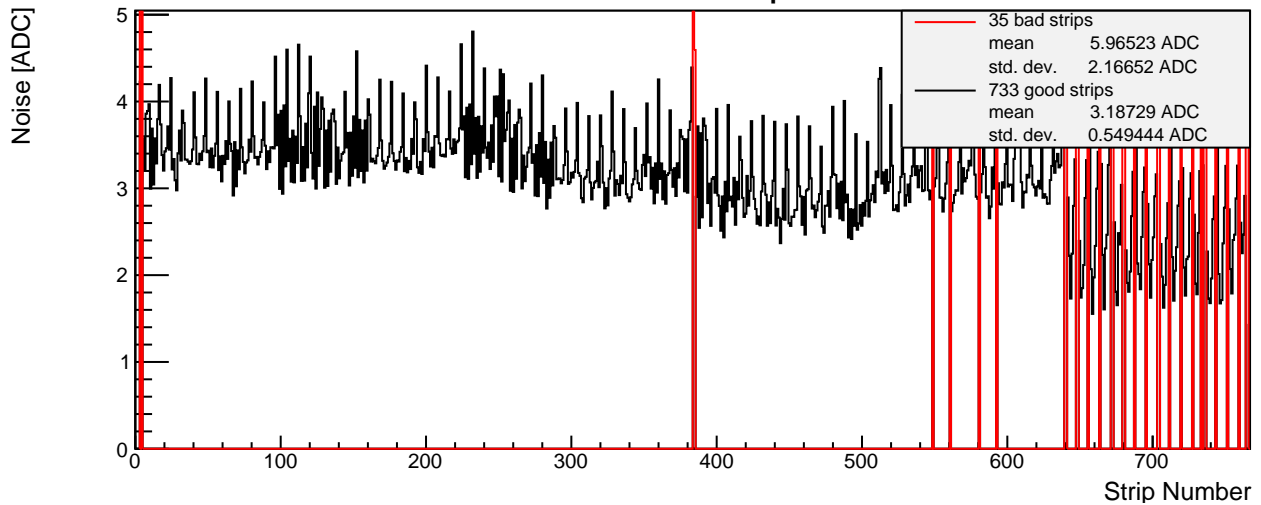

SPS 2015 - L6 p-side 006 - Module Properties

Pedestal Map

Noise Map

Calibration Constant Map