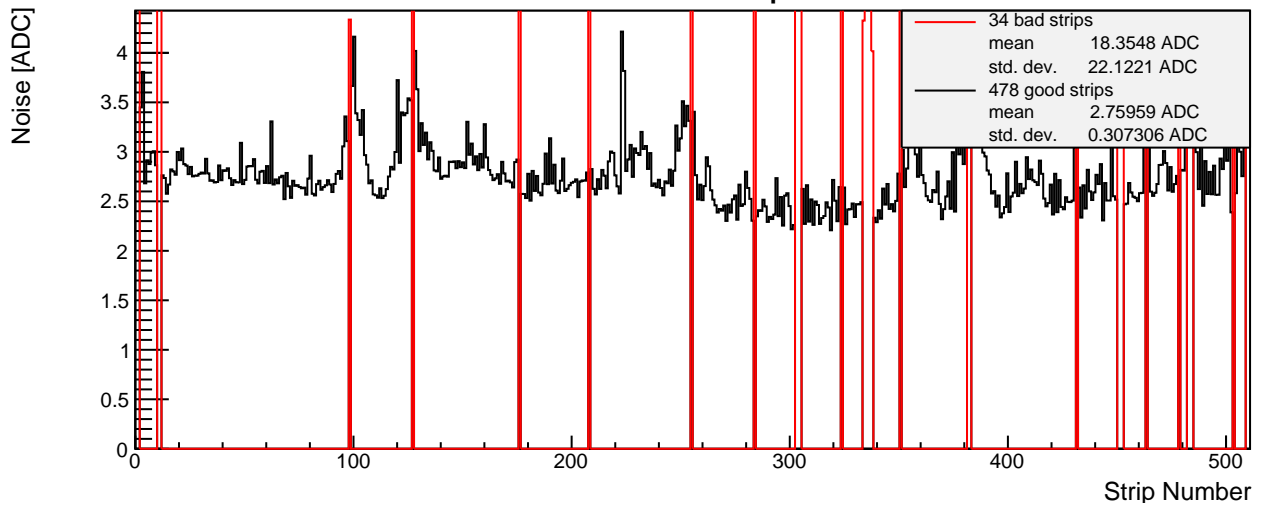

SPS 2015 - L6 n-side 014 - Module Properties

Pedestal Map

Noise Map

Calibration Constant Map