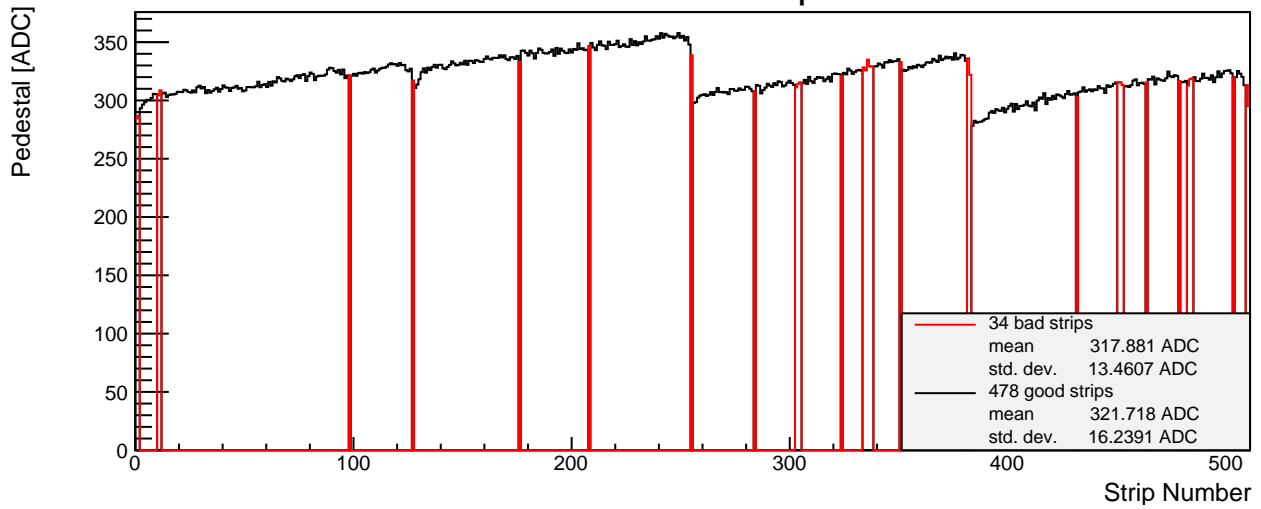

SPS 2015 - L6 n-side 014 - Module Properties

Pedestal Map

Noise Map

Calibration Constant Map