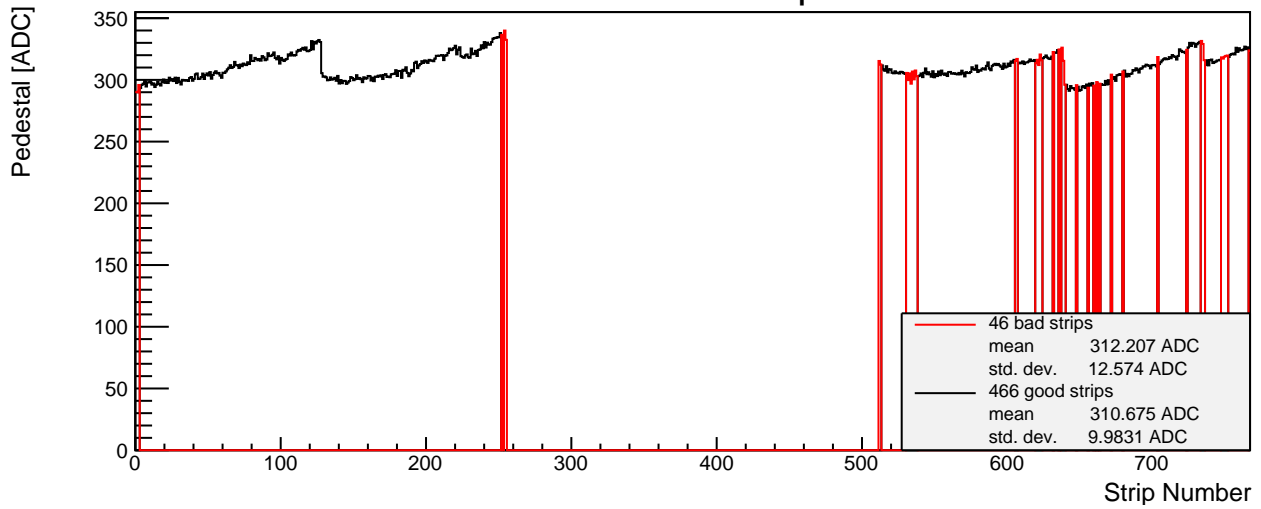

SPS 2015 - L5 p-side 005 - Module Properties

Pedestal Map

Noise Map

Calibration Constant Map