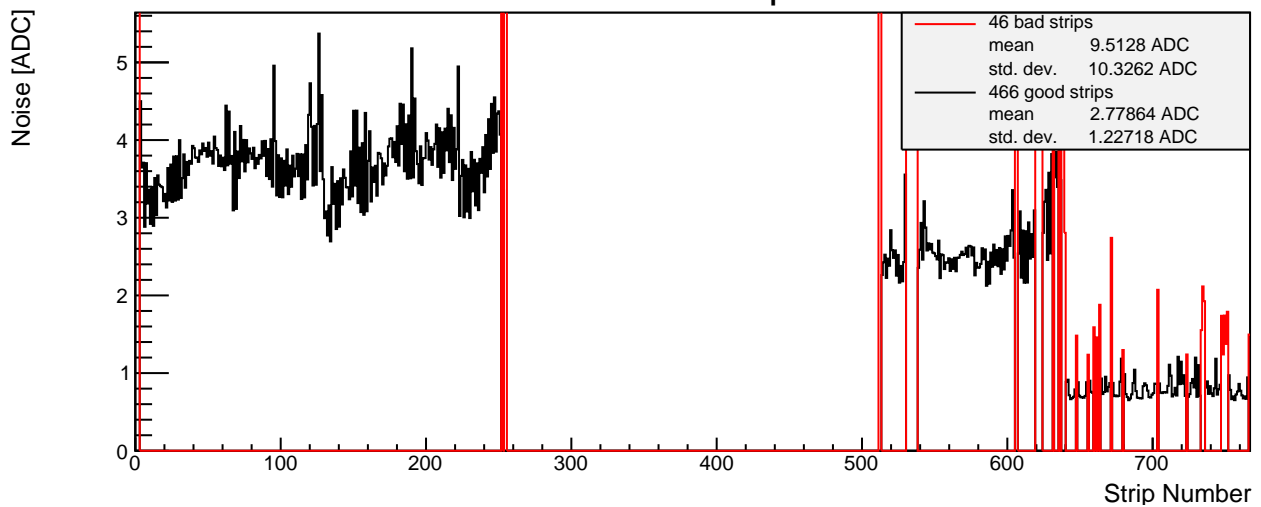

SPS 2015 - L5 p-side 005 - Module Properties

Pedestal Map

Noise Map

Calibration Constant Map