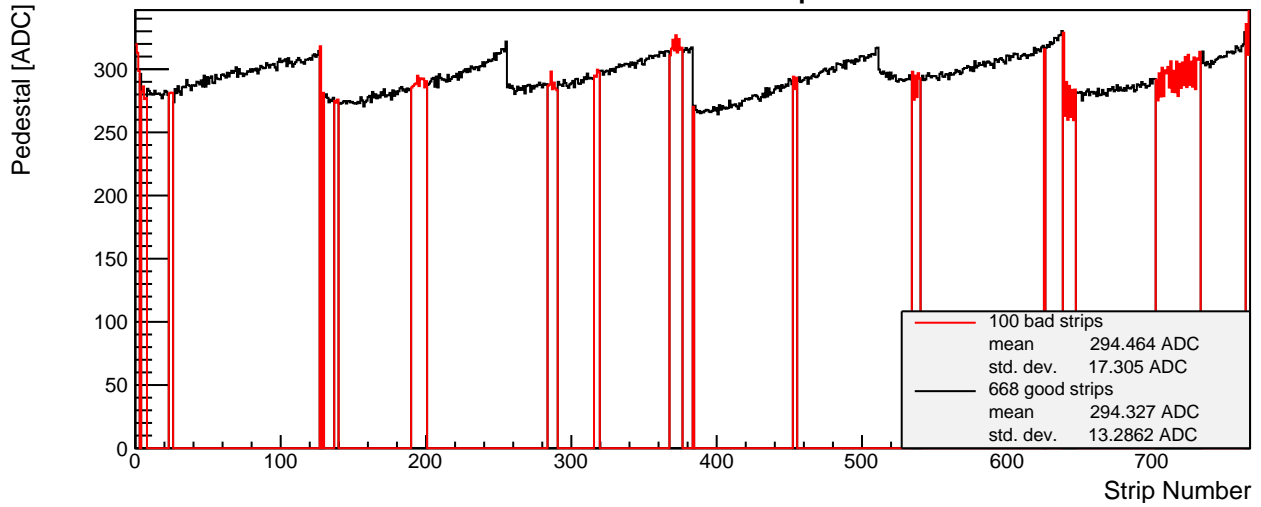

SPS 2015 - L4 p-side 008 - Module Properties

Pedestal Map

Noise Map

Calibration Constant Map