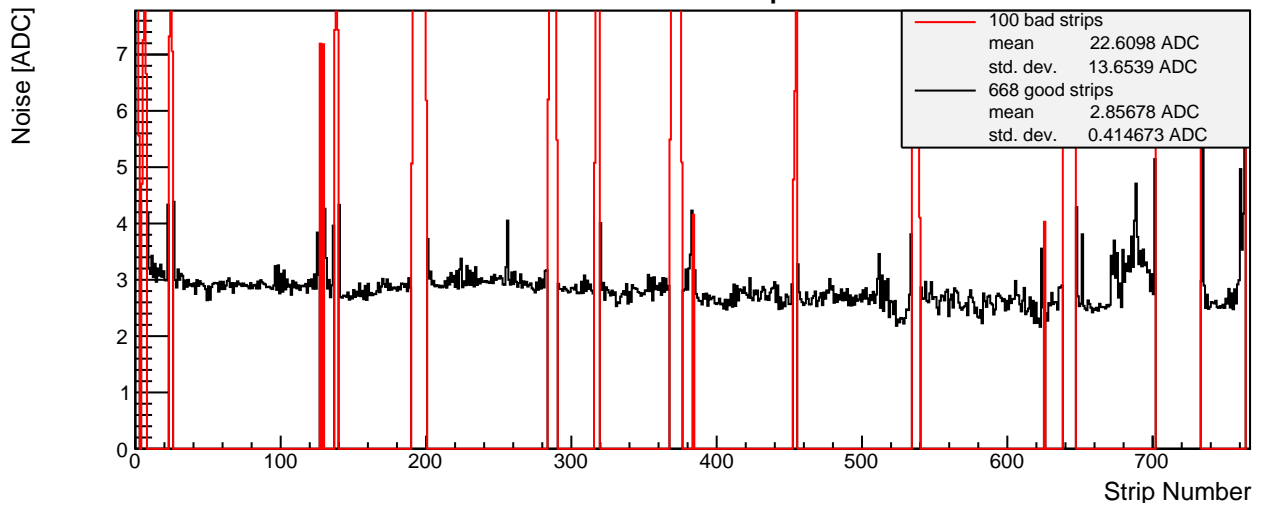

SPS 2015 - L4 p-side 008 - Module Properties

Pedestal Map

Noise Map

Calibration Constant Map