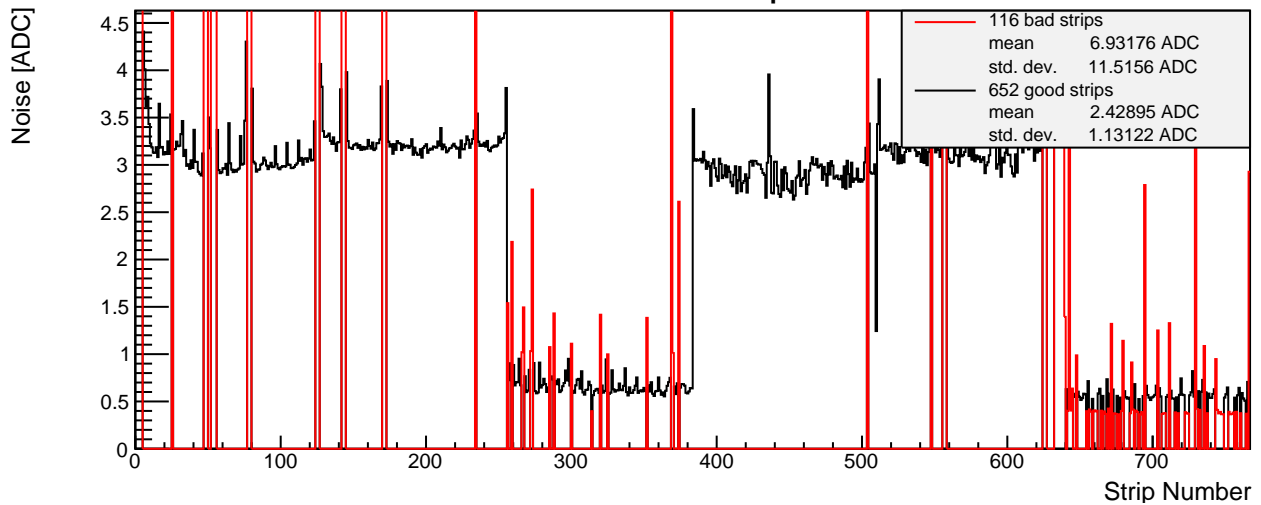

SPS 2015 - L3 p-side 007 - Module Properties

Pedestal Map

Noise Map

Calibration Constant Map