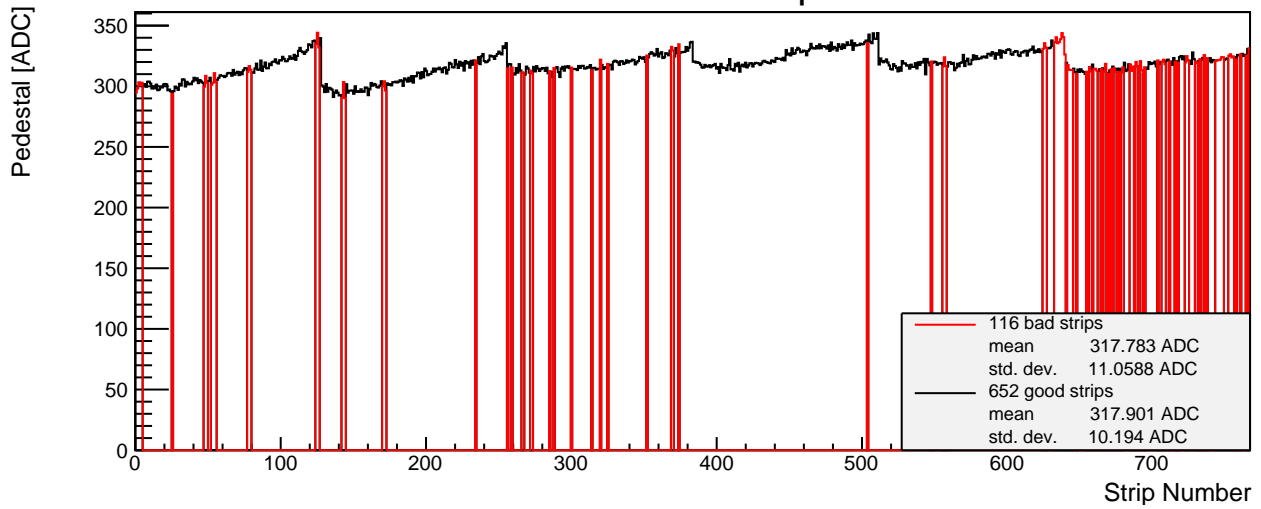

SPS 2015 - L3 p-side 007 - Module Properties

Pedestal Map

Noise Map

Calibration Constant Map