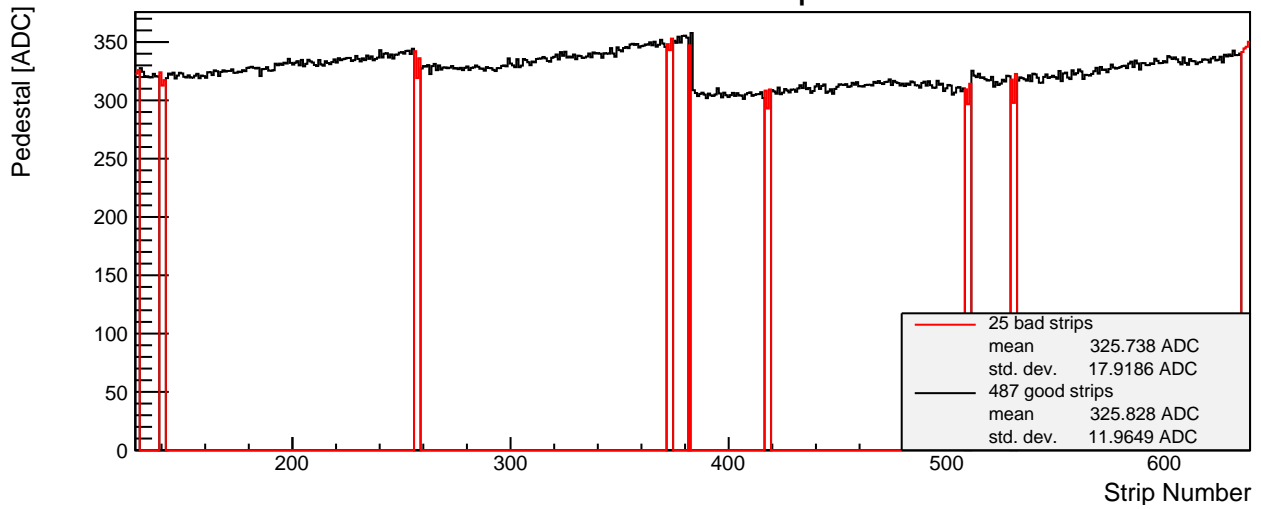

SPS 2015 - L3 n-side 015 - Module Properties

Pedestal Map

Noise Map

Calibration Constant Map