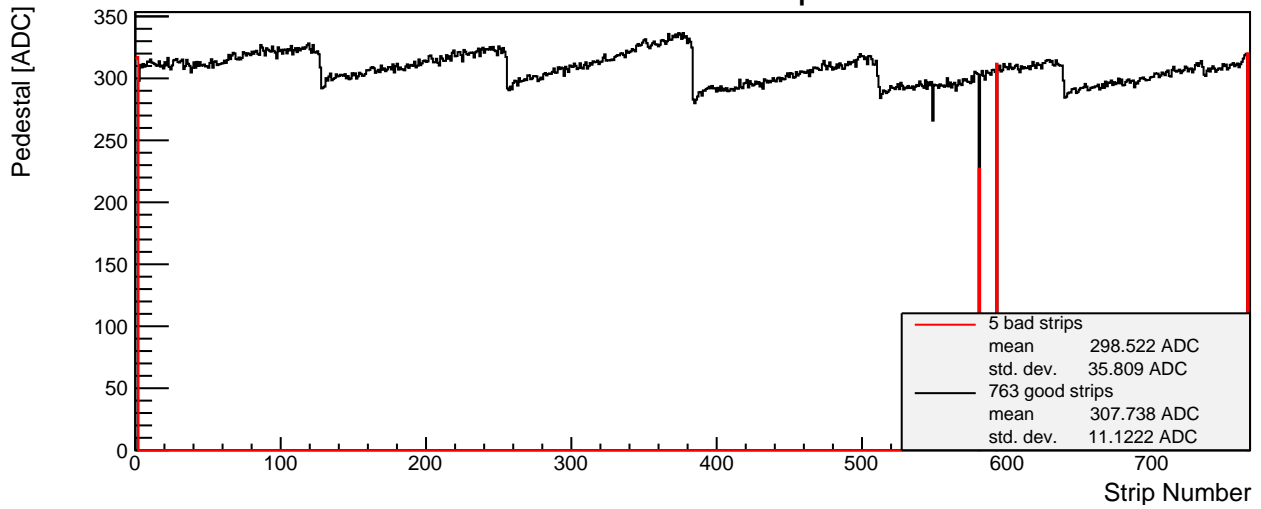

SPS 2015 - L6 p-side 006 - Module Properties

Pedestal Map

Noise Map

Calibration Constant Map