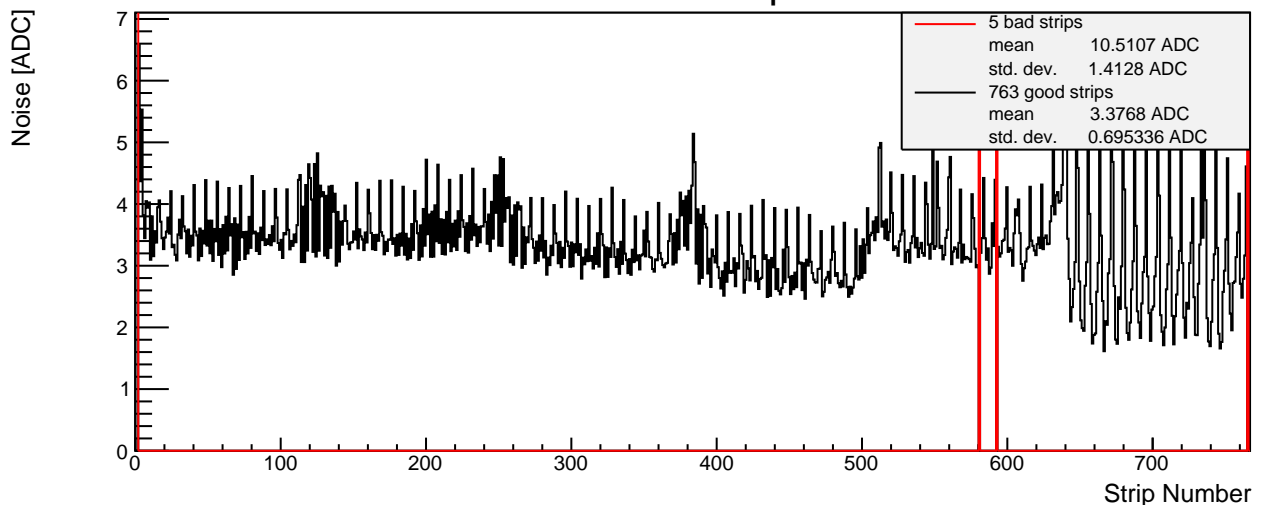

SPS 2015 - L6 p-side 006 - Module Properties

Pedestal Map

Noise Map

Calibration Constant Map