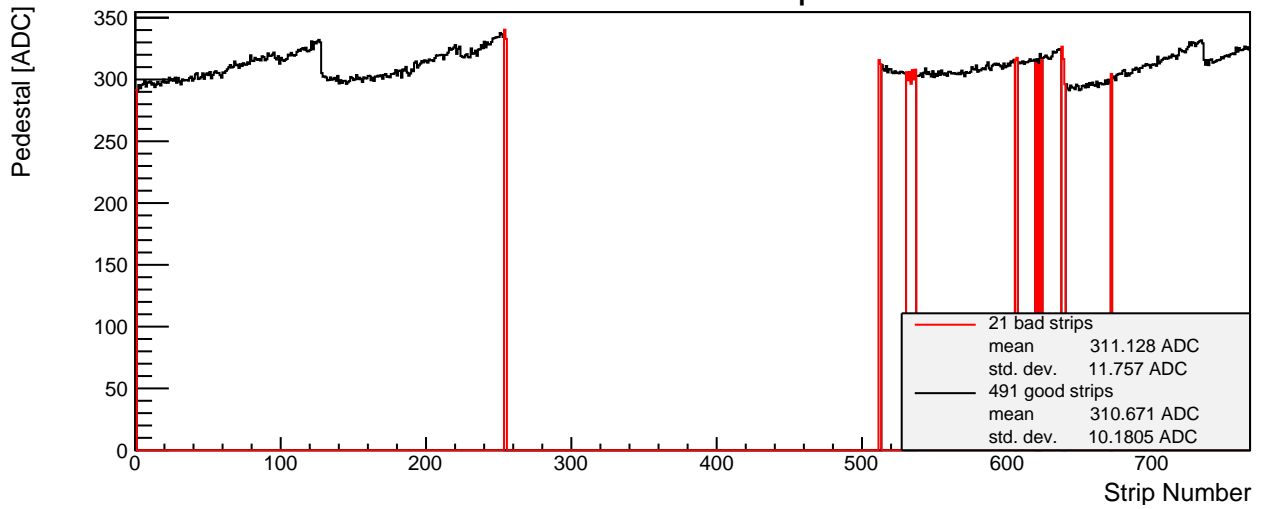

SPS 2015 - L5 p-side 005 - Module Properties

Pedestal Map

Noise Map

Calibration Constant Map