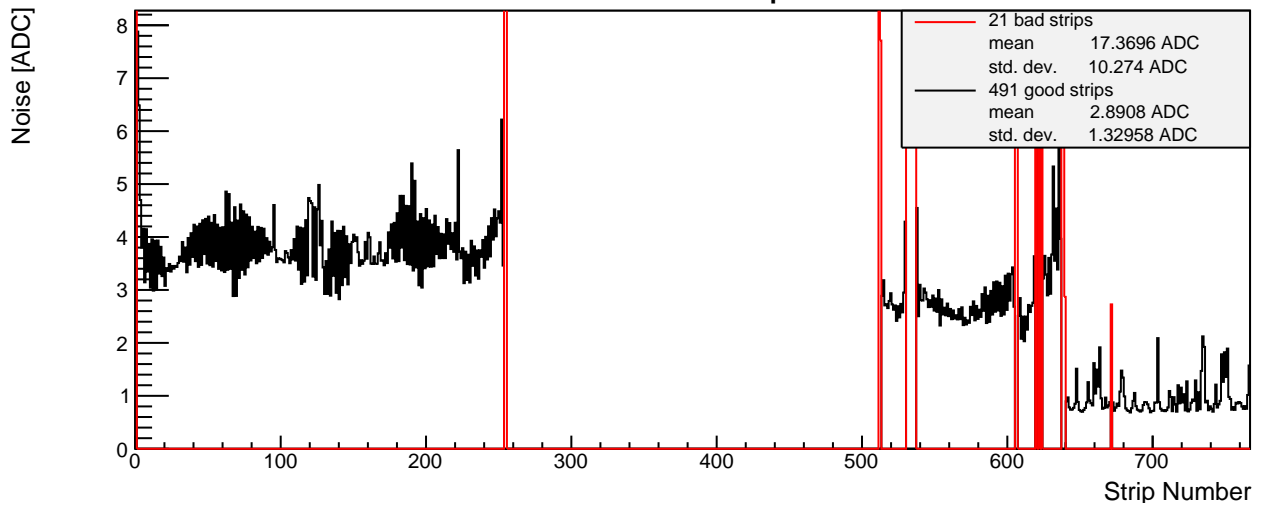

SPS 2015 - L5 p-side 005 - Module Properties

Pedestal Map

Noise Map

Calibration Constant Map