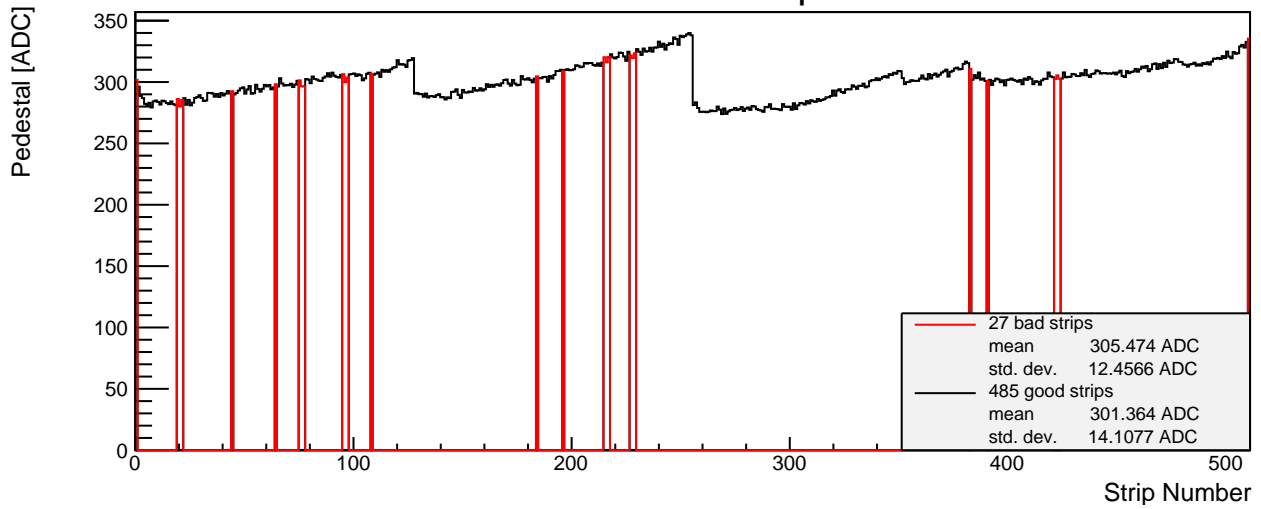

SPS 2015 - L5 n-side 013 - Module Properties

Pedestal Map

Noise Map

Calibration Constant Map