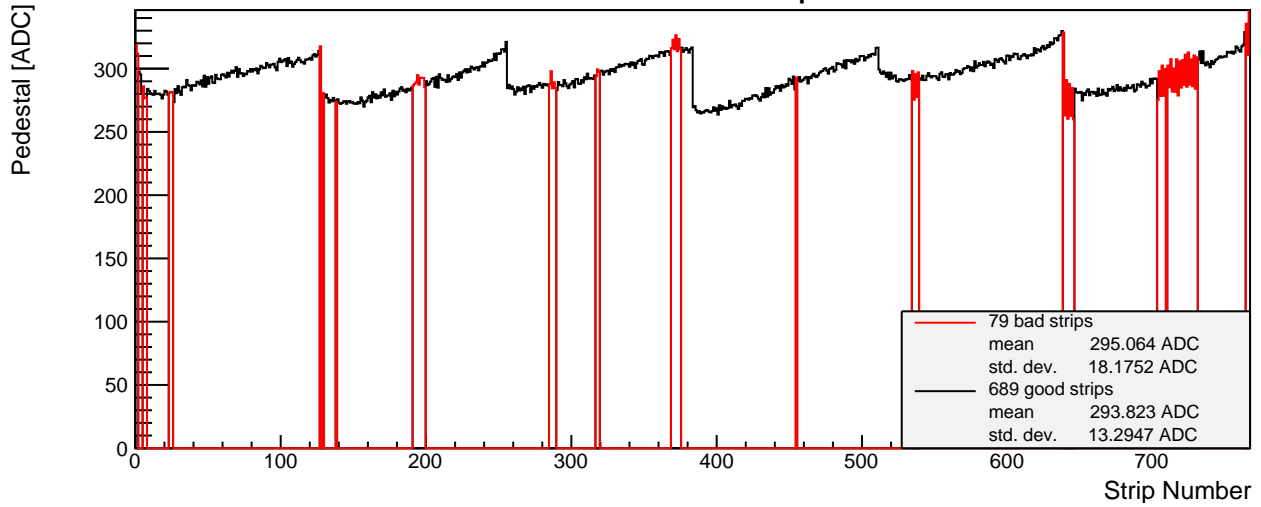

SPS 2015 - L4 p-side 008 - Module Properties

Pedestal Map

Noise Map

Calibration Constant Map