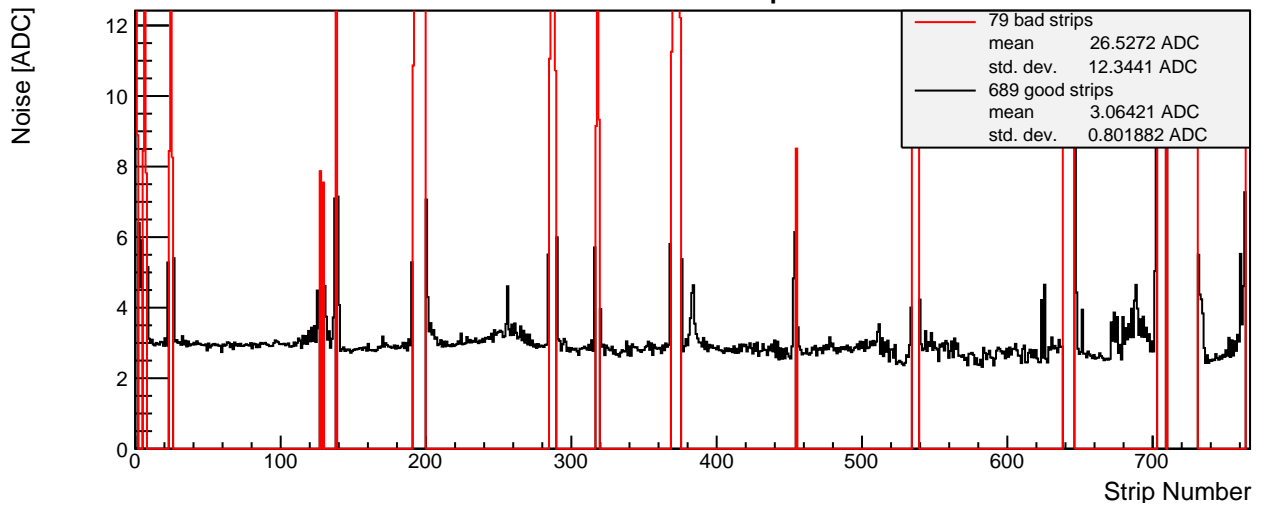

SPS 2015 - L4 p-side 008 - Module Properties

Pedestal Map

Noise Map

Calibration Constant Map