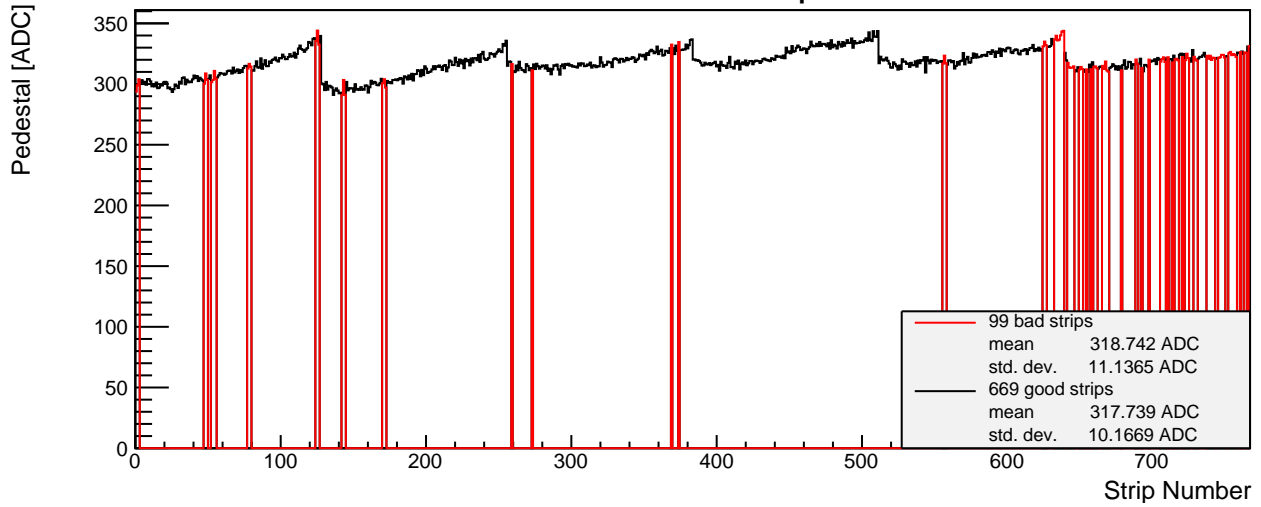

SPS 2015 - L3 p-side 007 - Module Properties

Pedestal Map

Noise Map

Calibration Constant Map