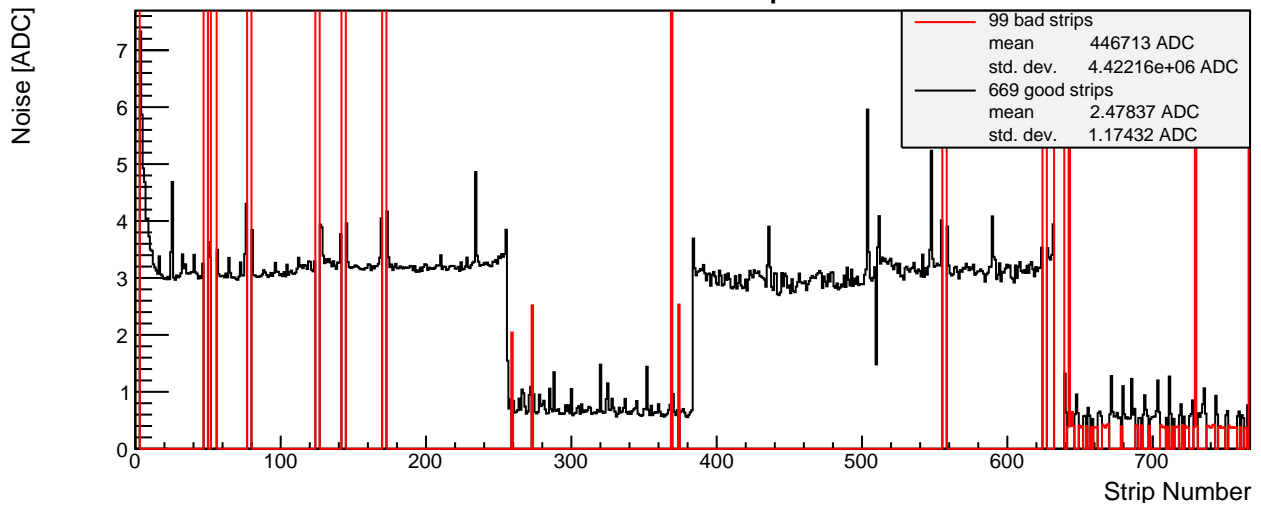

SPS 2015 - L3 p-side 007 - Module Properties

Pedestal Map

Noise Map

Calibration Constant Map