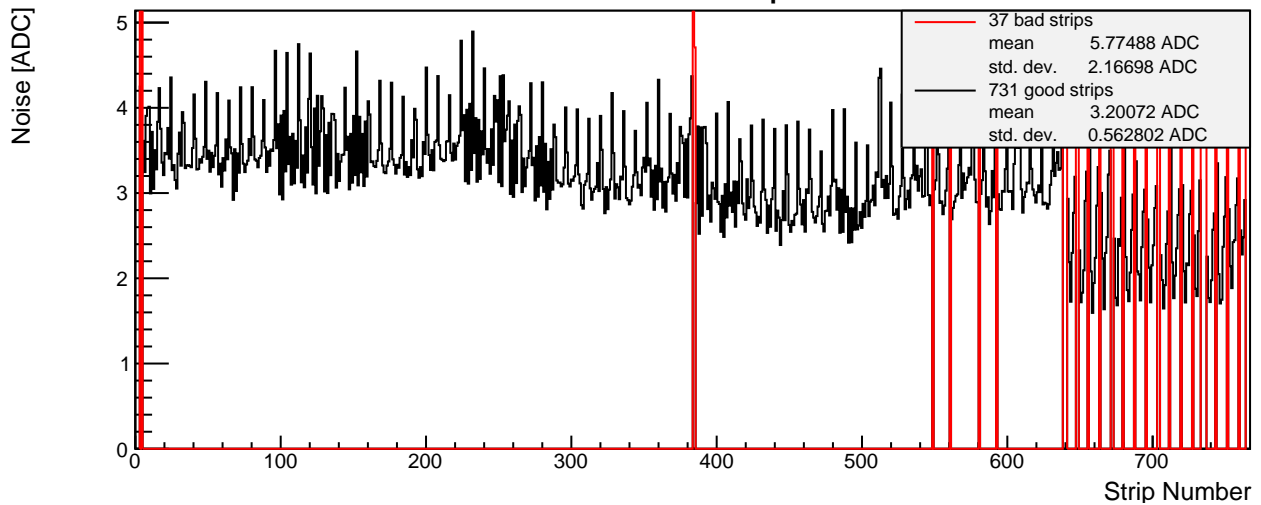

SPS 2015 - L6 p-side 006 - Module Properties

Pedestal Map

Noise Map

Calibration Constant Map