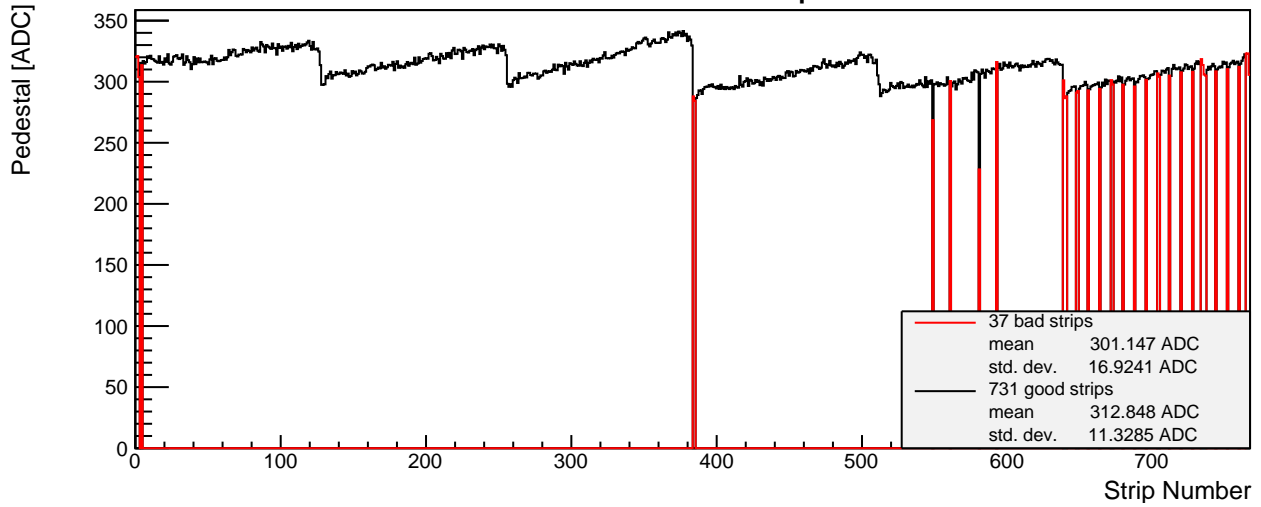

SPS 2015 - L6 p-side 006 - Module Properties

Pedestal Map

Noise Map

Calibration Constant Map