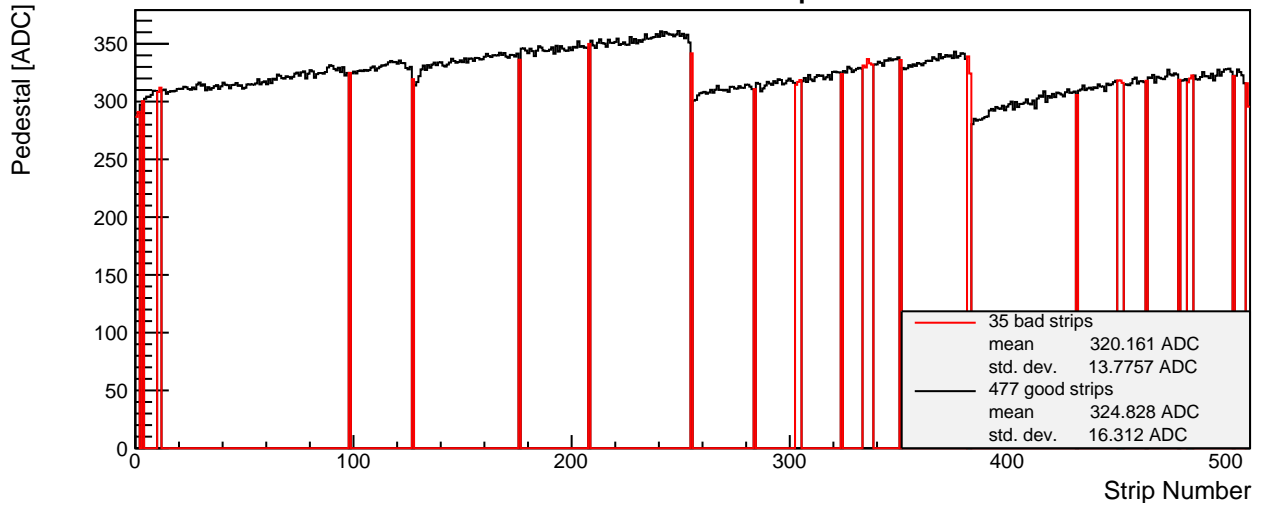

SPS 2015 - L6 n-side 014 - Module Properties

Pedestal Map

Noise Map

Calibration Constant Map