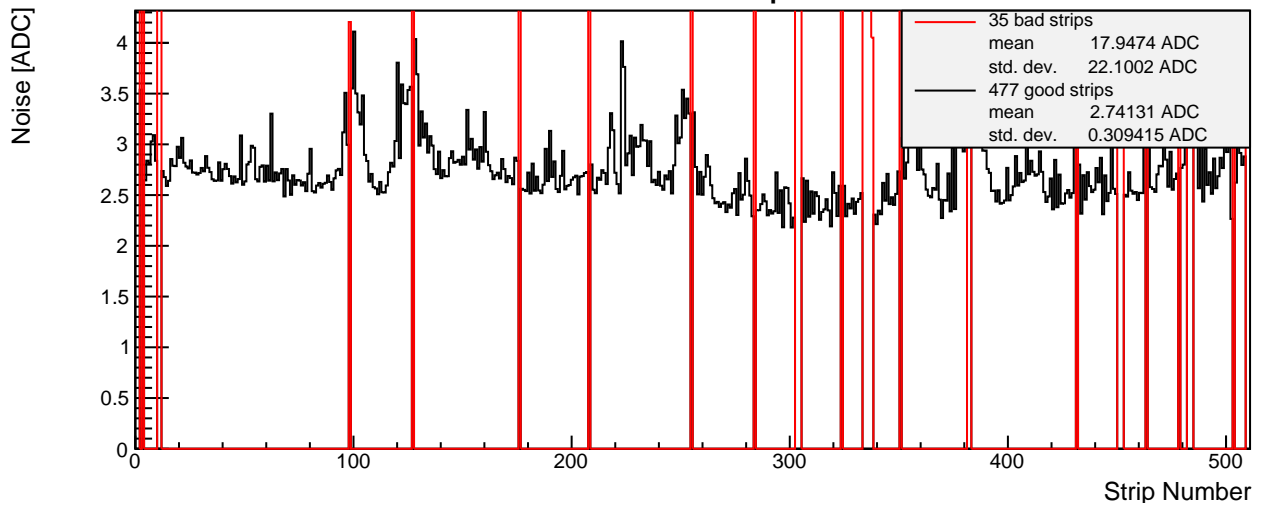

SPS 2015 - L6 n-side 014 - Module Properties

Pedestal Map

Noise Map

Calibration Constant Map