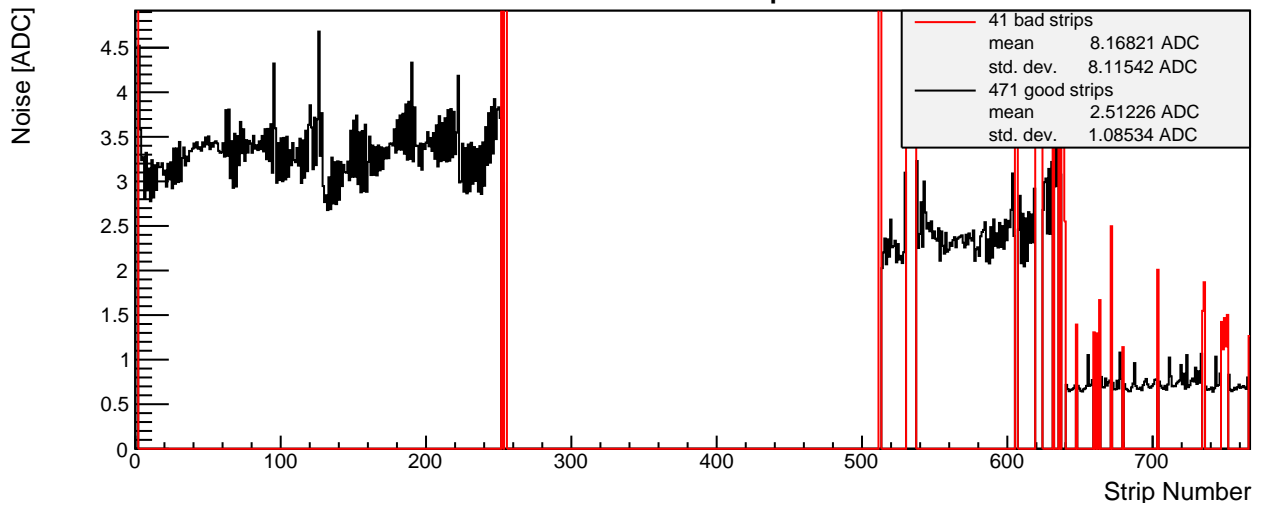

SPS 2015 - L5 p-side 005 - Module Properties

Pedestal Map

Noise Map

Calibration Constant Map