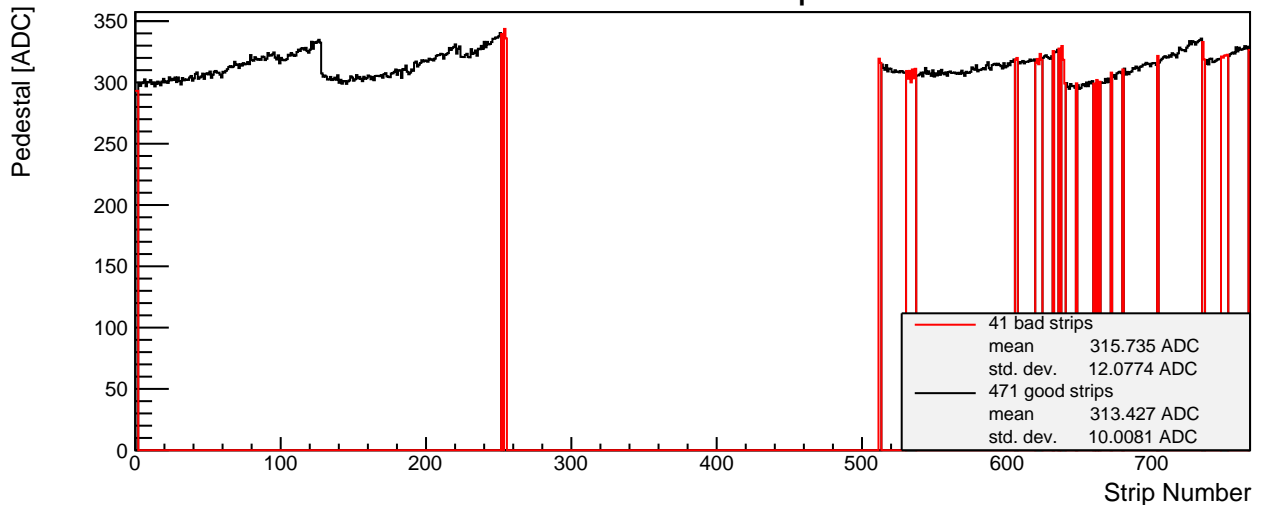

SPS 2015 - L5 p-side 005 - Module Properties

Pedestal Map

Noise Map

Calibration Constant Map