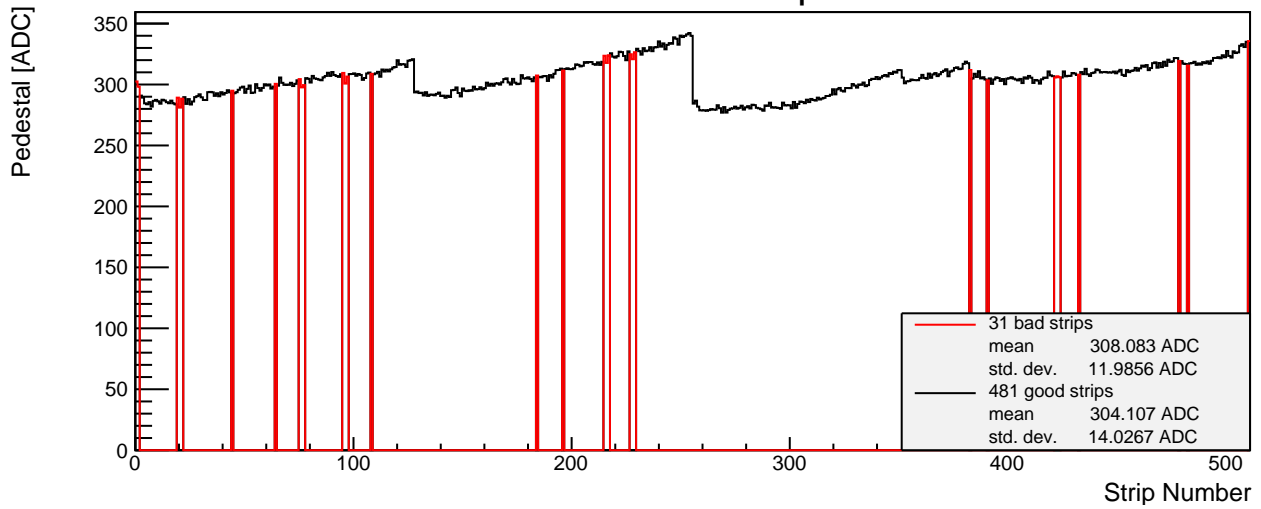

SPS 2015 - L5 n-side 013 - Module Properties

Pedestal Map

Noise Map

Calibration Constant Map