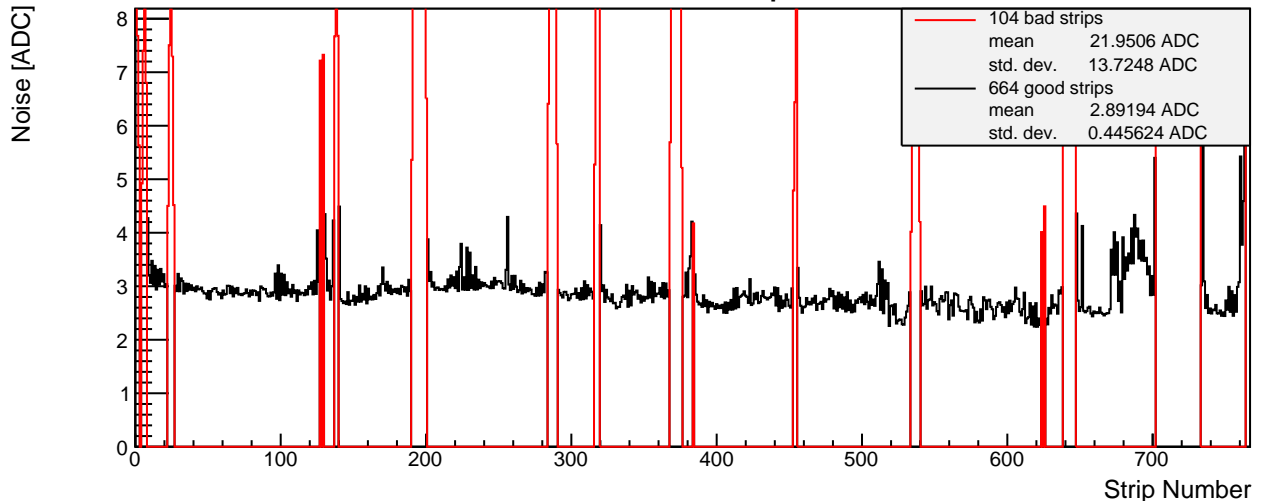

SPS 2015 - L4 p-side 008 - Module Properties

Pedestal Map

Noise Map

Calibration Constant Map