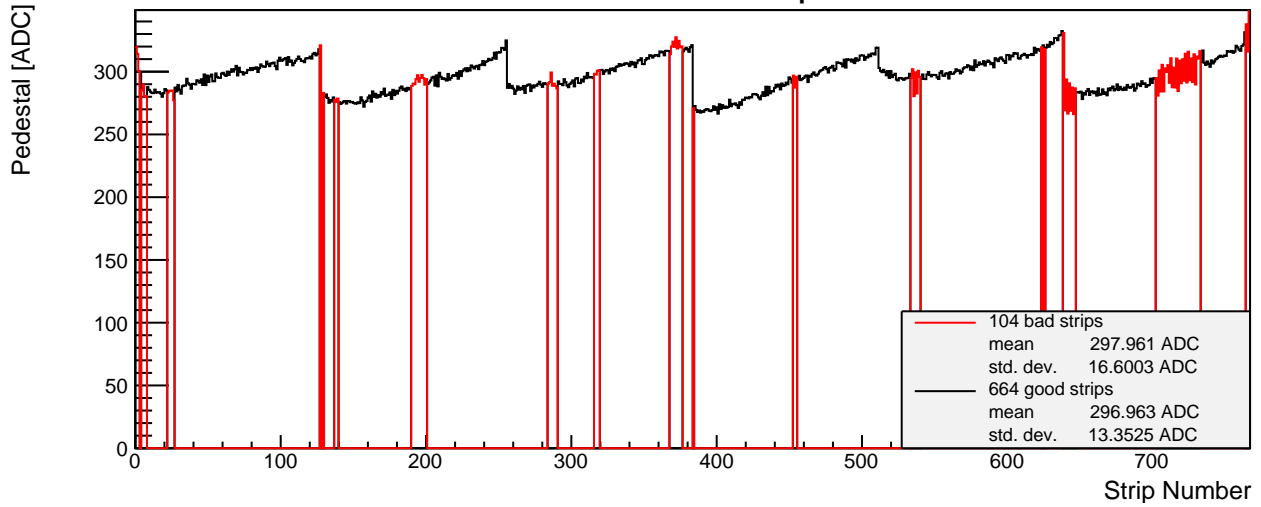

SPS 2015 - L4 p-side 008 - Module Properties

Pedestal Map

Noise Map

Calibration Constant Map