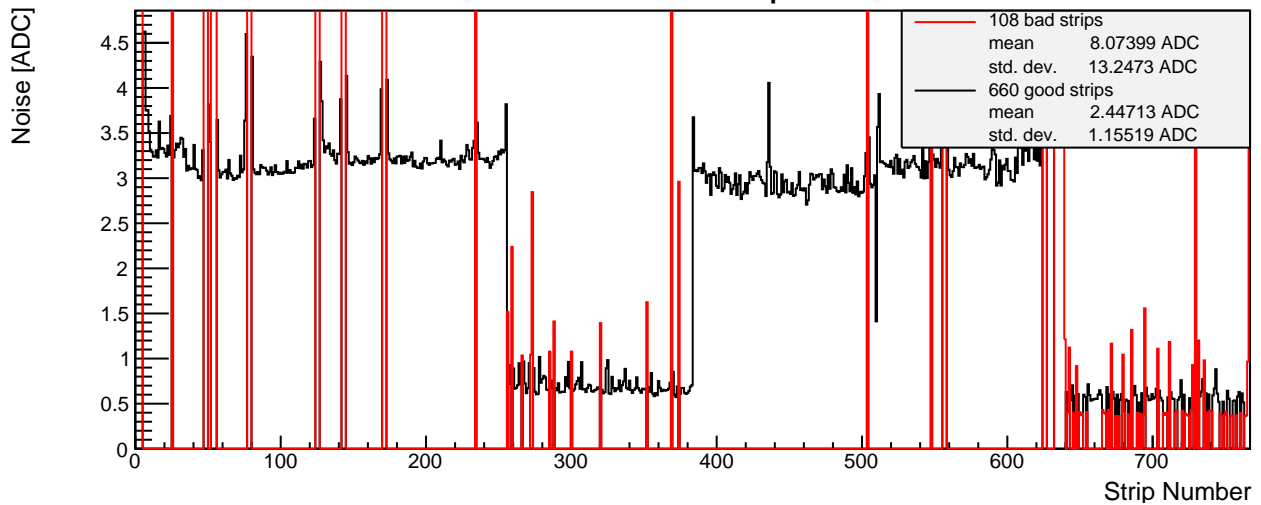

SPS 2015 - L3 p-side 007 - Module Properties

Pedestal Map

Noise Map

Calibration Constant Map