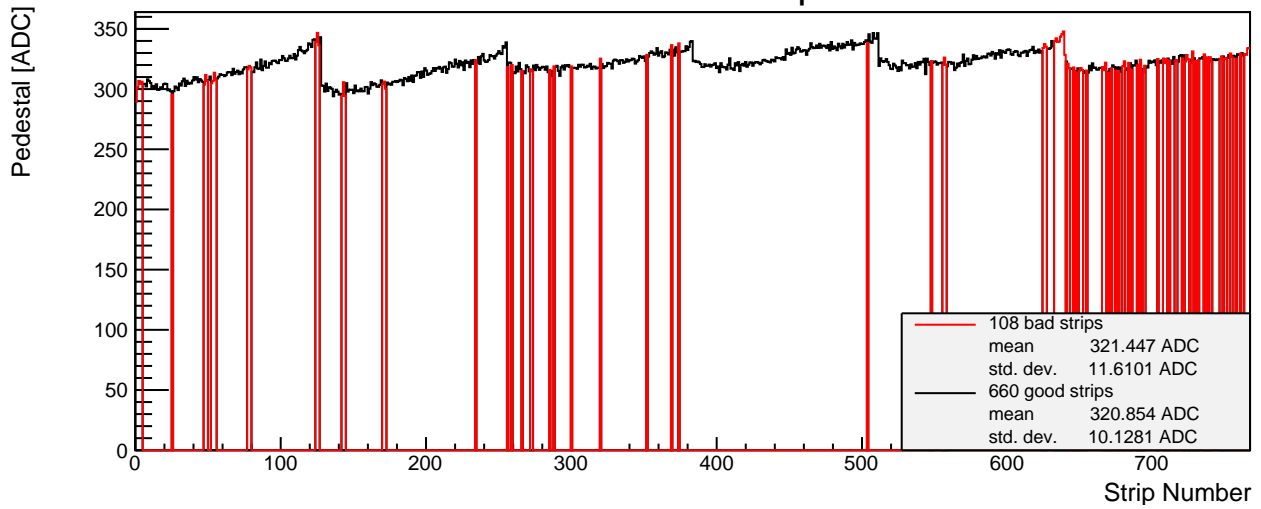

SPS 2015 - L3 p-side 007 - Module Properties

Pedestal Map

Noise Map

Calibration Constant Map