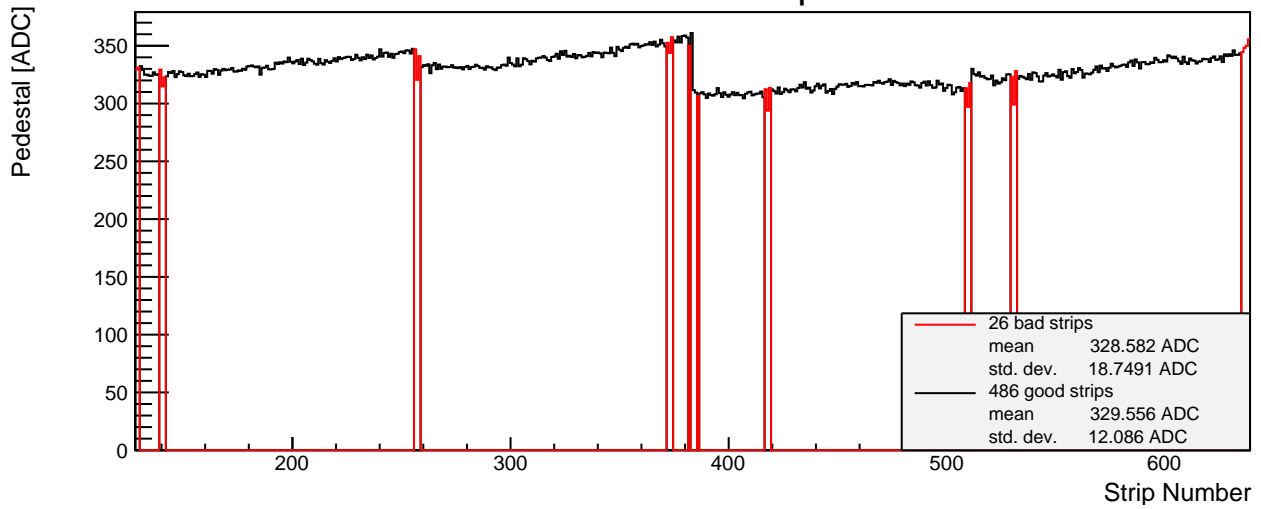

SPS 2015 - L3 n-side 015 - Module Properties

Pedestal Map

Noise Map

Calibration Constant Map