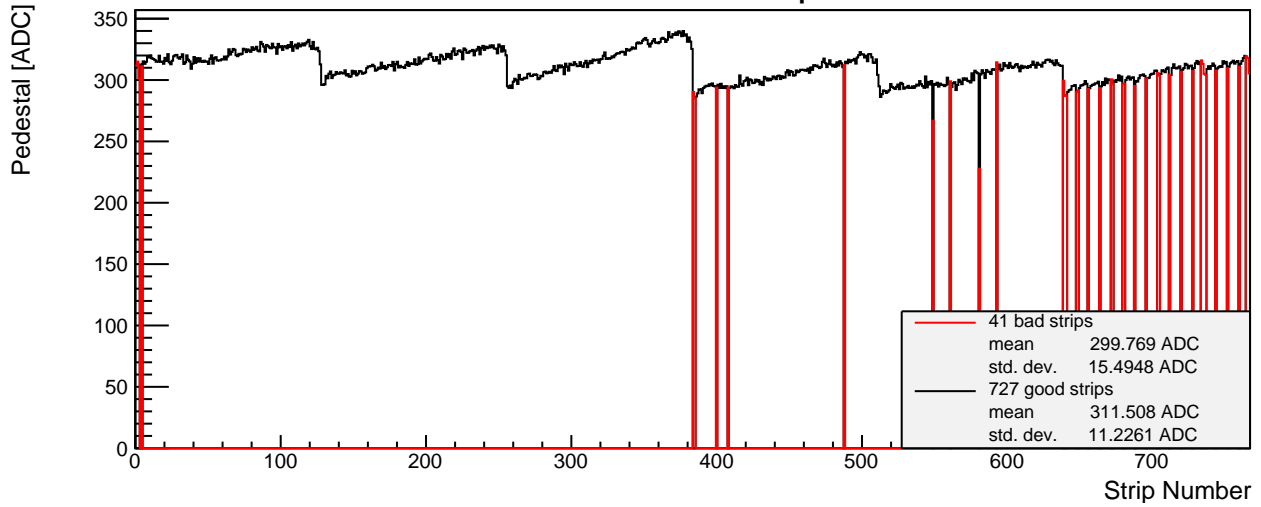

SPS 2015 - L6 p-side 006 - Module Properties

Pedestal Map

Noise Map

Calibration Constant Map