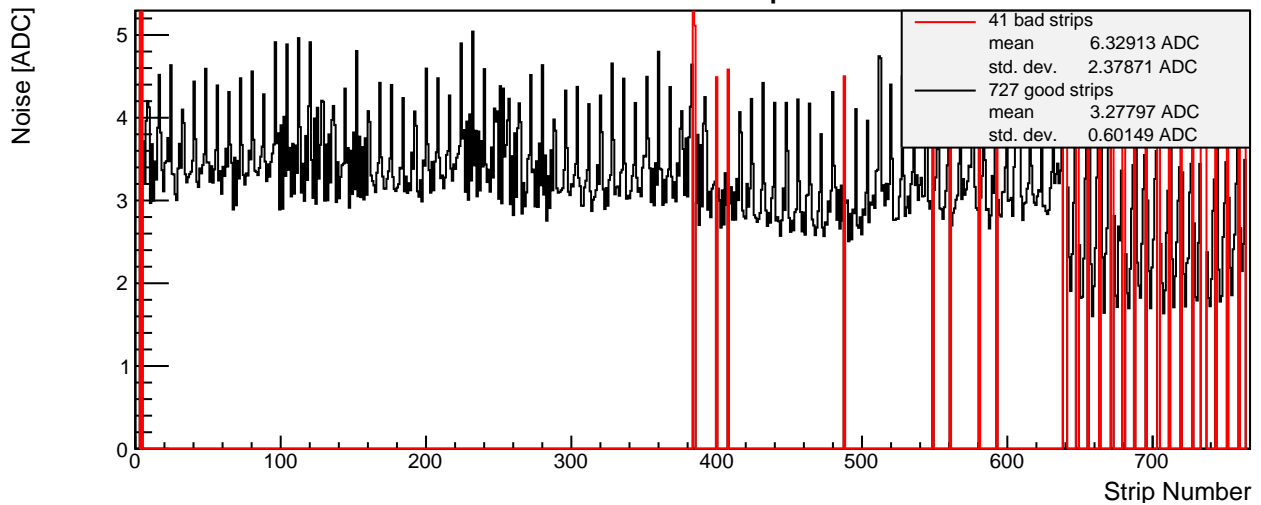

SPS 2015 - L6 p-side 006 - Module Properties

Pedestal Map

Noise Map

Calibration Constant Map