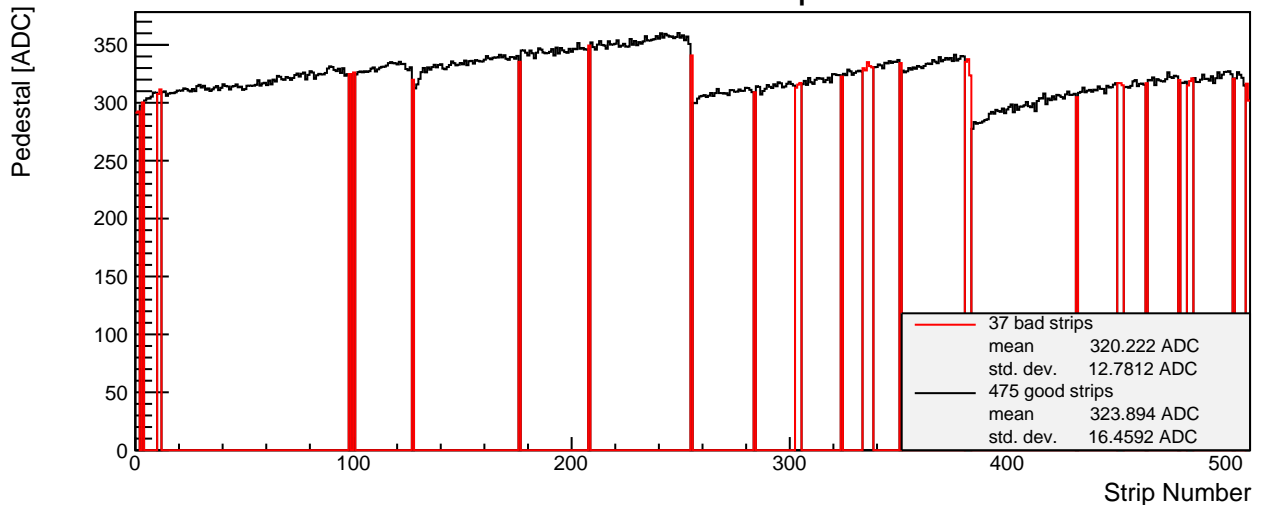

SPS 2015 - L6 n-side 014 - Module Properties

Pedestal Map

Noise Map

Calibration Constant Map