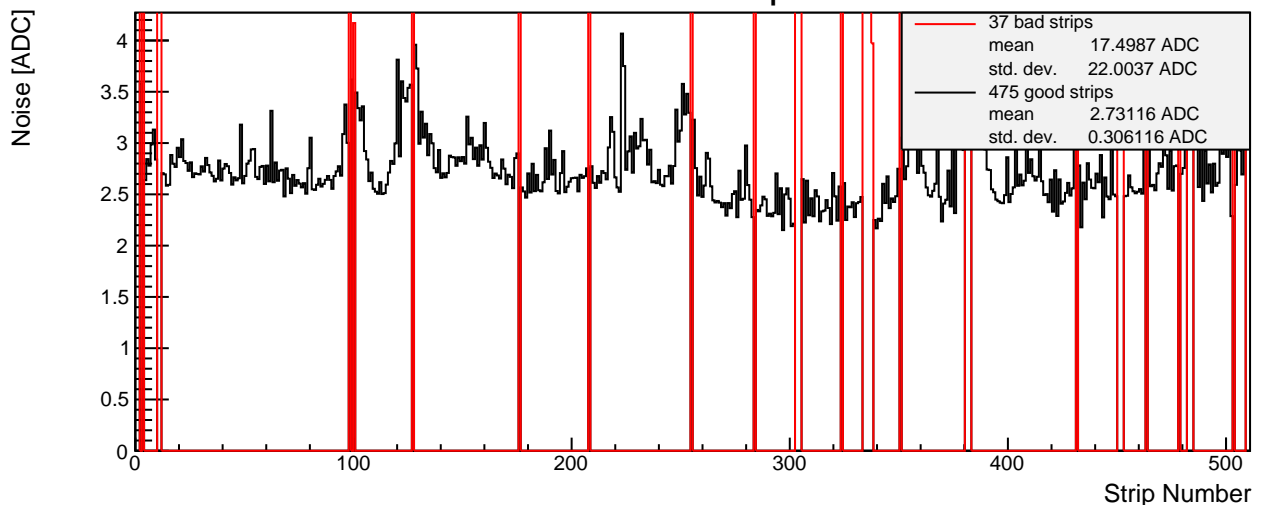

SPS 2015 - L6 n-side 014 - Module Properties

Pedestal Map

Noise Map

Calibration Constant Map