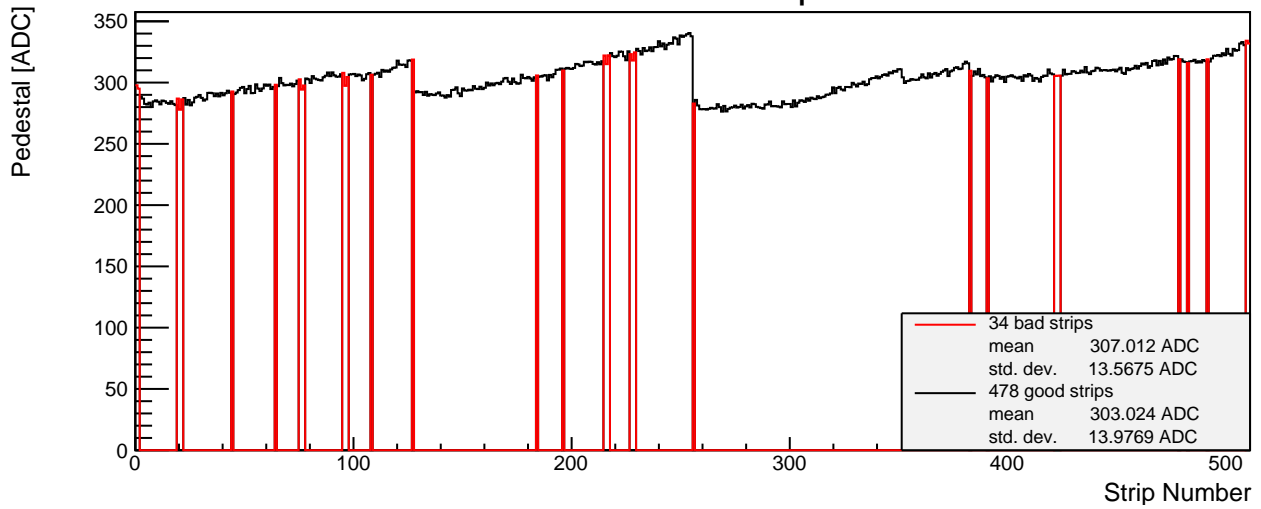

SPS 2015 - L5 n-side 013 - Module Properties

Pedestal Map

Noise Map

Calibration Constant Map