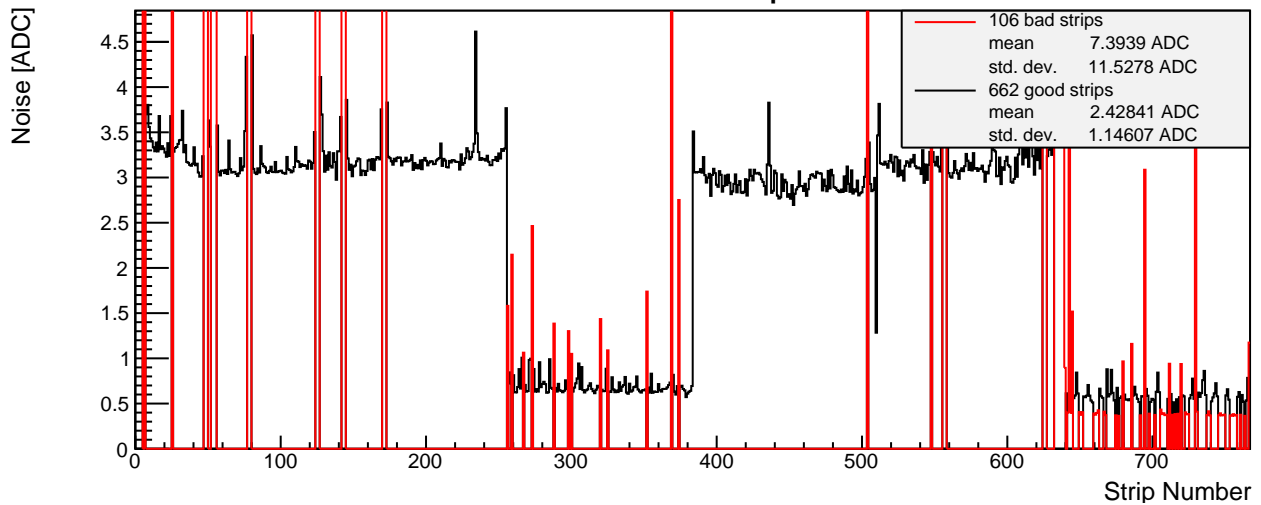

SPS 2015 - L3 p-side 007 - Module Properties

Pedestal Map

Noise Map

Calibration Constant Map