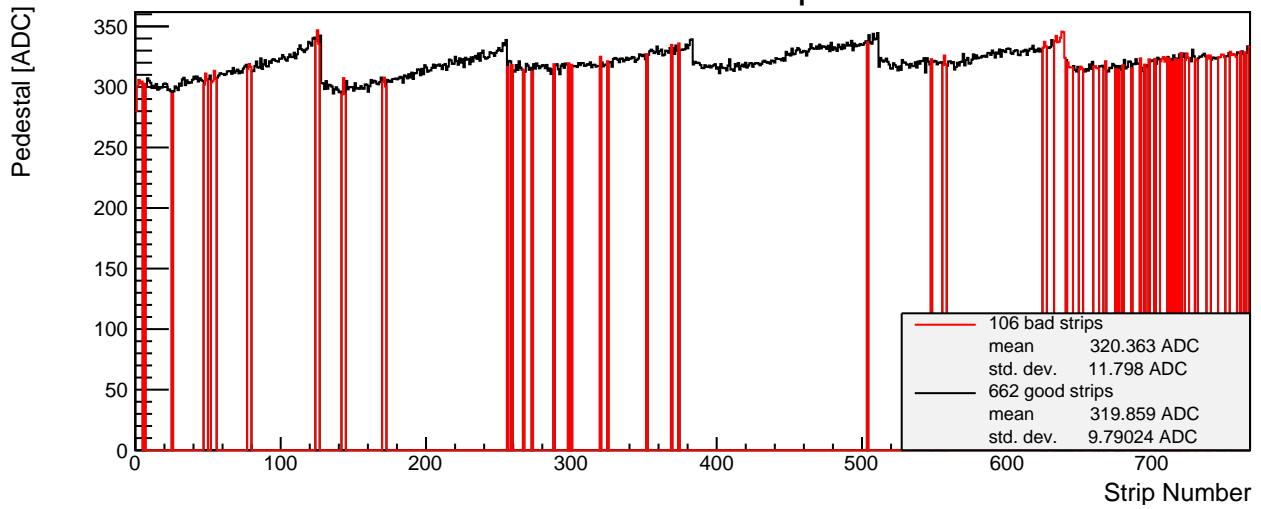

SPS 2015 - L3 p-side 007 - Module Properties

Pedestal Map

Noise Map

Calibration Constant Map