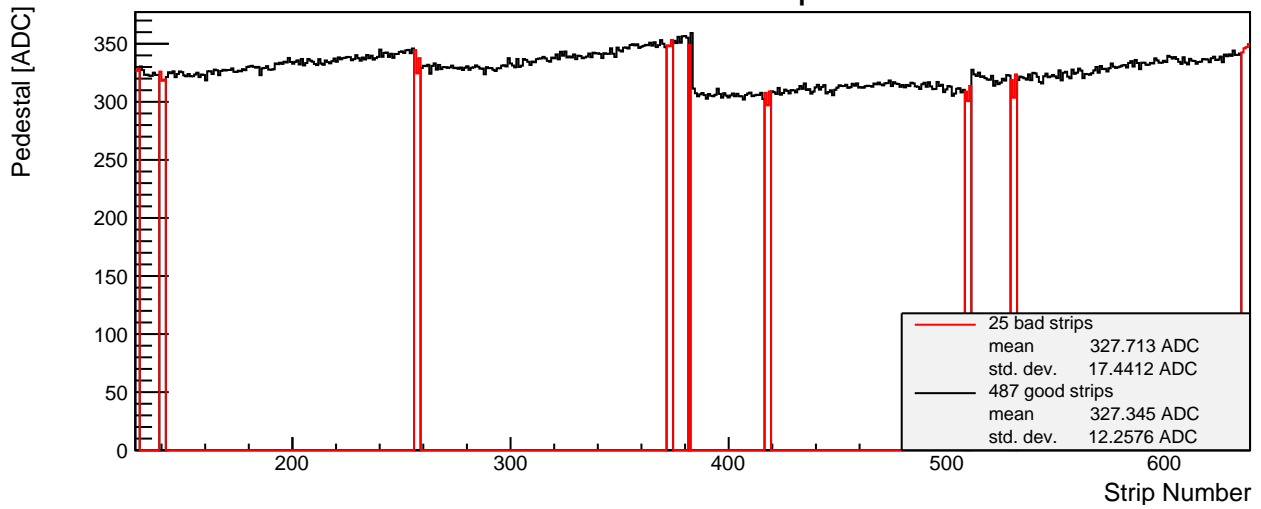

SPS 2015 - L3 n-side 015 - Module Properties

Pedestal Map

Noise Map

Calibration Constant Map