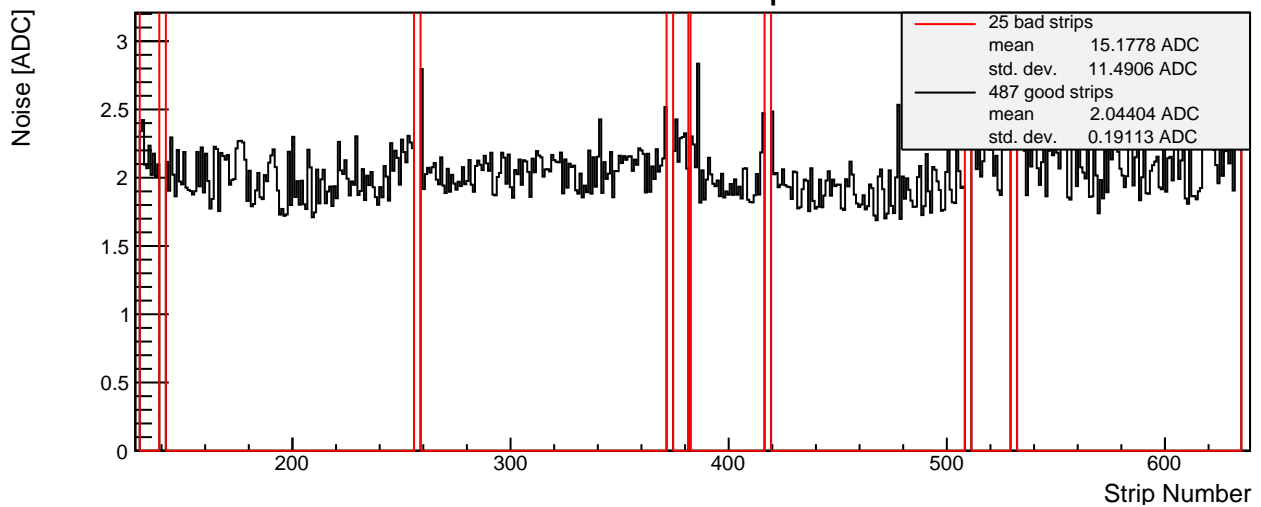

SPS 2015 - L3 n-side 015 - Module Properties

Pedestal Map

Noise Map

Calibration Constant Map