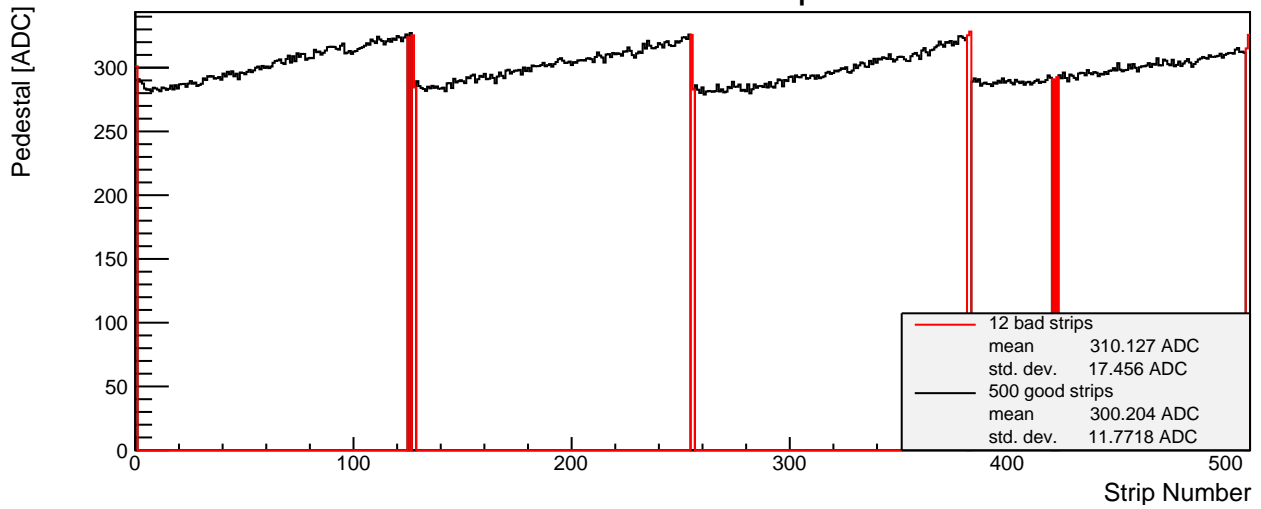

SPS 2015 - -Z n-side 011 - Module Properties

Pedestal Map

Noise Map

Calibration Constant Map