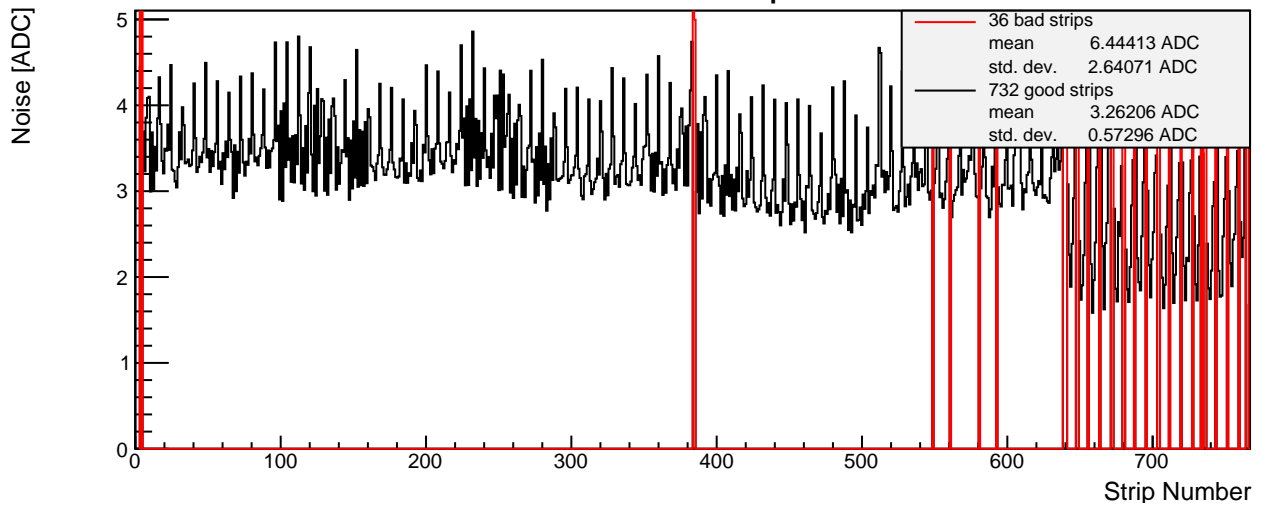

SPS 2015 - L6 p-side 006 - Module Properties

Pedestal Map

Noise Map

Calibration Constant Map