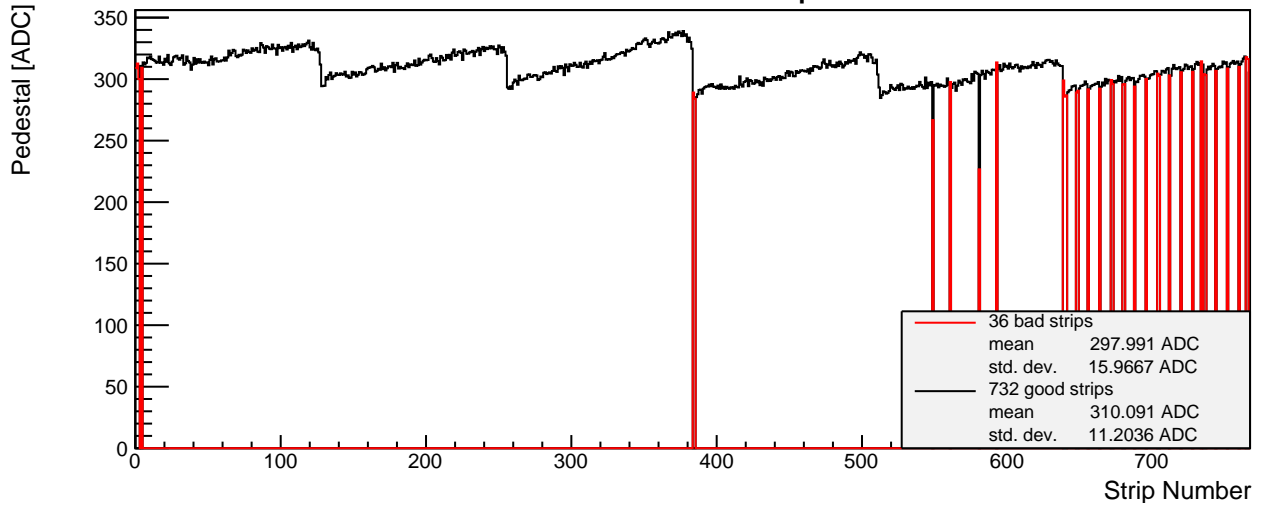

SPS 2015 - L6 p-side 006 - Module Properties

Pedestal Map

Noise Map

Calibration Constant Map