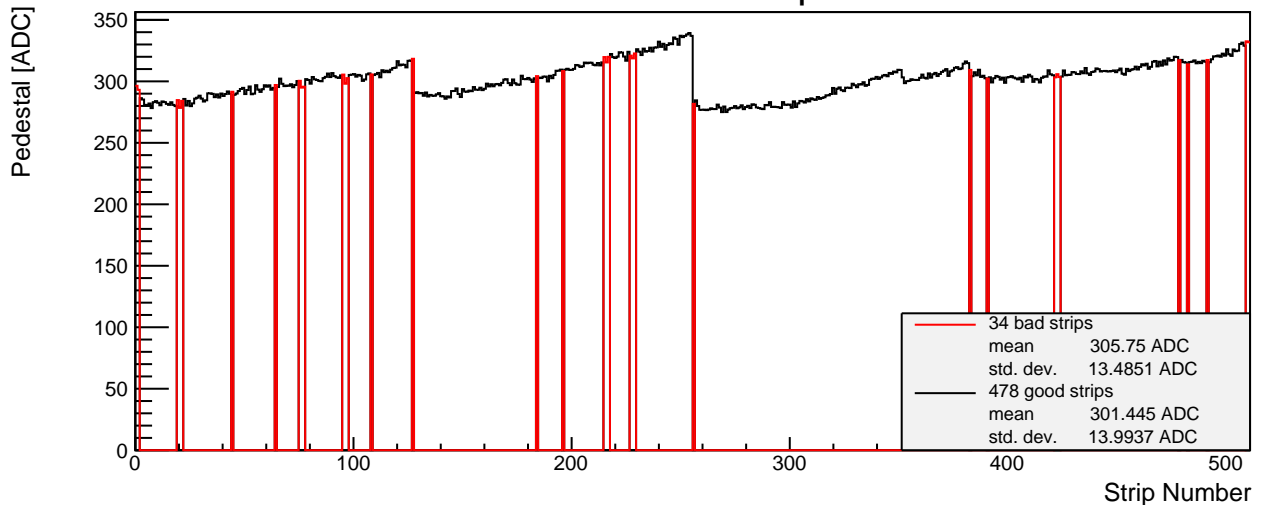

SPS 2015 - L5 n-side 013 - Module Properties

Pedestal Map

Noise Map

Calibration Constant Map