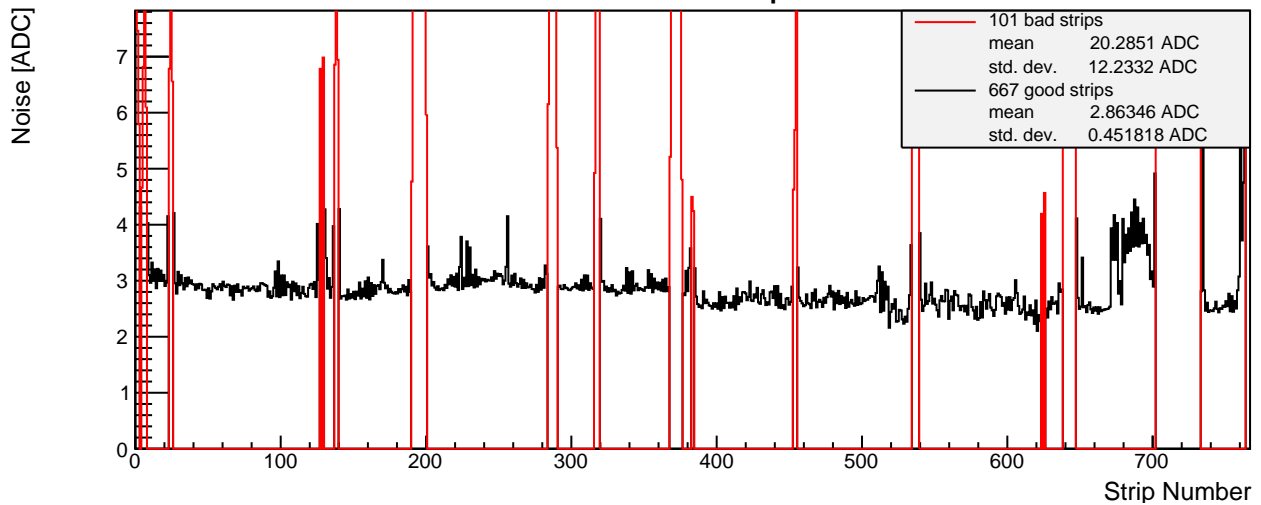

SPS 2015 - L4 p-side 008 - Module Properties

Pedestal Map

Noise Map

Calibration Constant Map