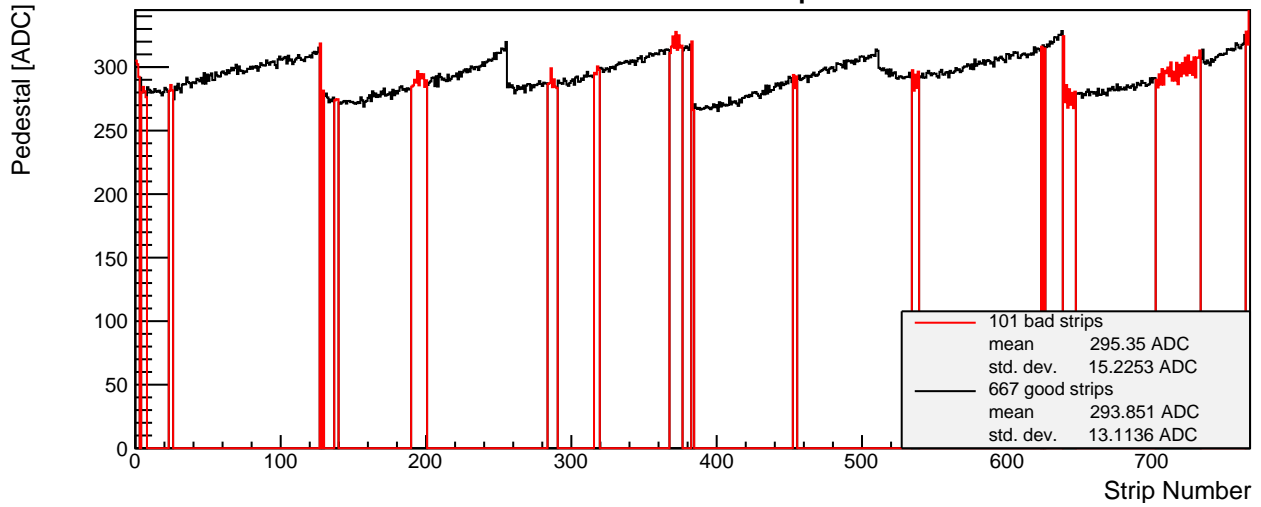

SPS 2015 - L4 p-side 008 - Module Properties

Pedestal Map

Noise Map

Calibration Constant Map