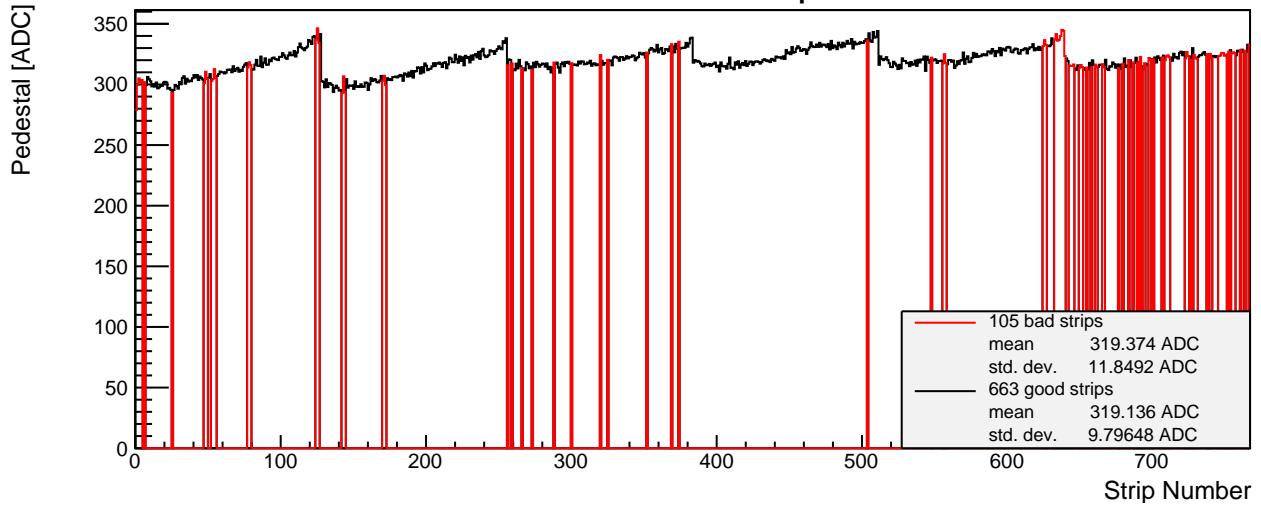

SPS 2015 - L3 p-side 007 - Module Properties

Pedestal Map

Noise Map

Calibration Constant Map