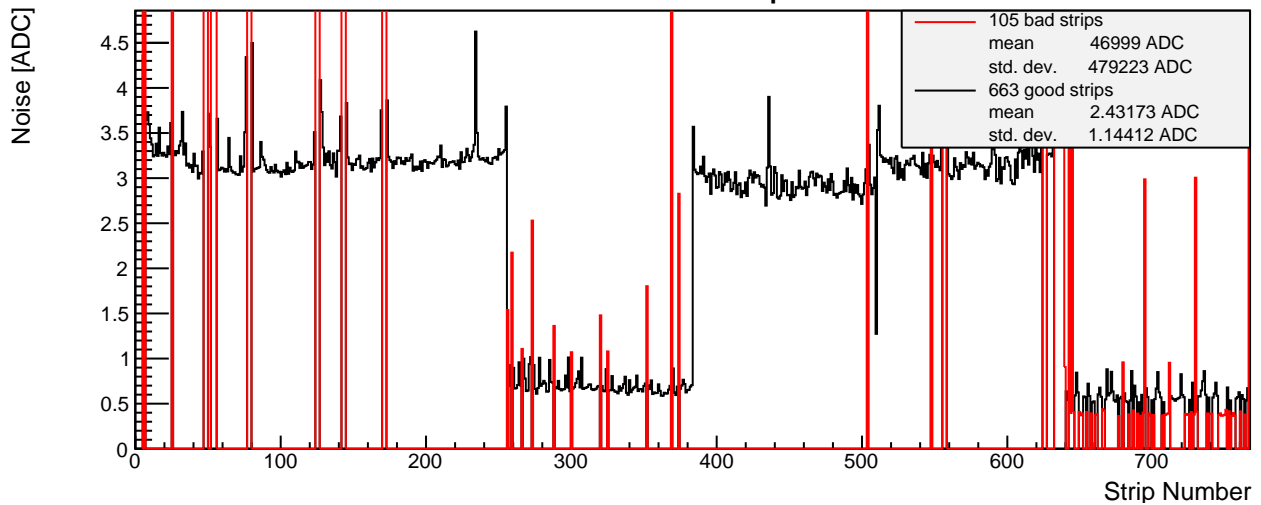

SPS 2015 - L3 p-side 007 - Module Properties

Pedestal Map

Noise Map

Calibration Constant Map