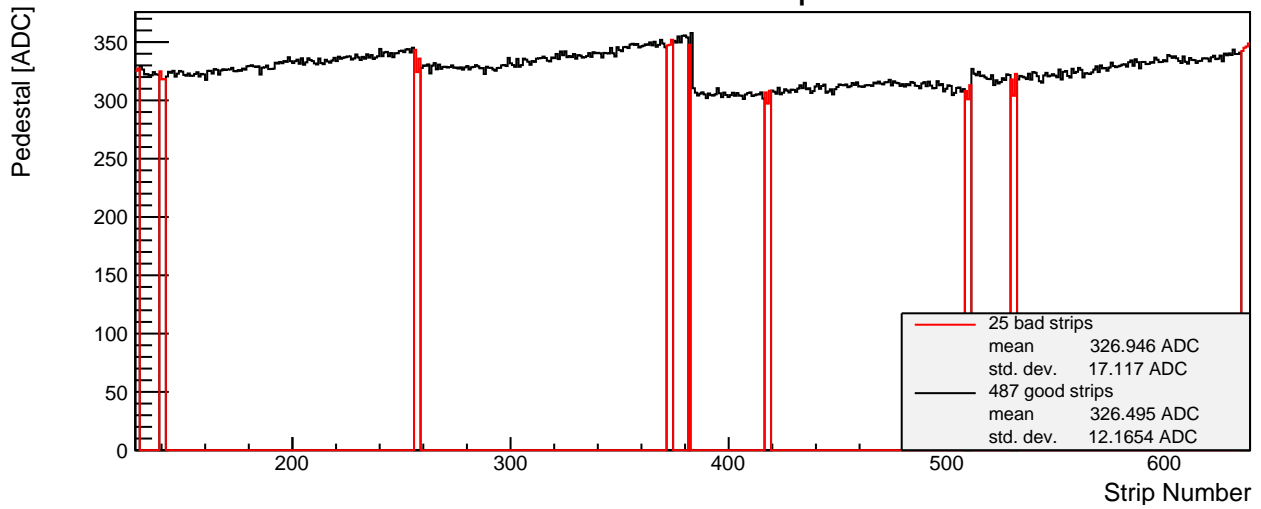

SPS 2015 - L3 n-side 015 - Module Properties

Pedestal Map

Noise Map

Calibration Constant Map