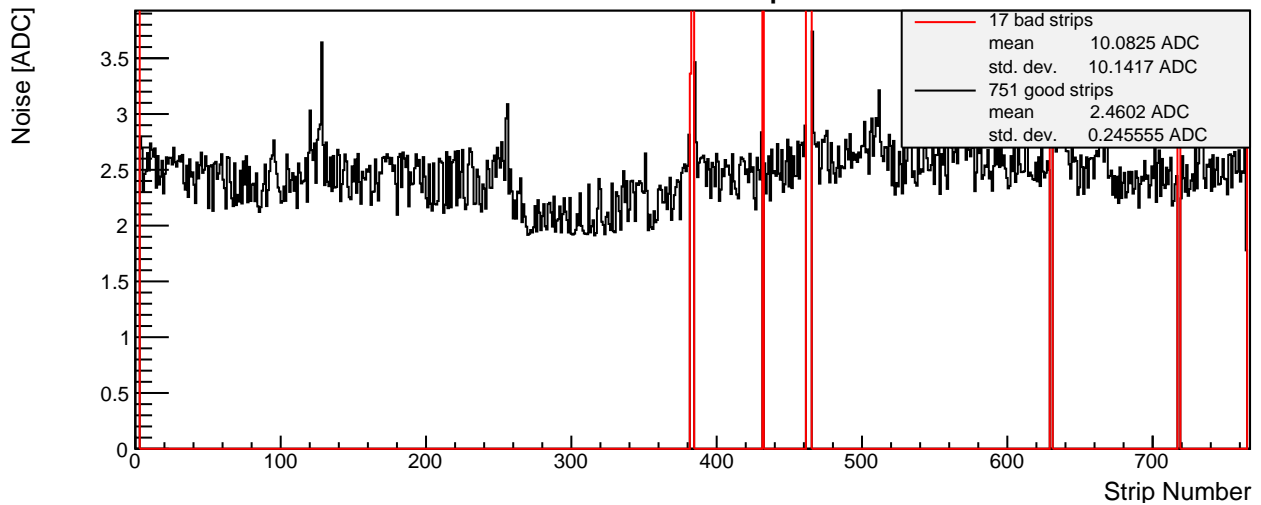

SPS 2015 - CE p-side 003 - Module Properties

Pedestal Map

Noise Map

Calibration Constant Map