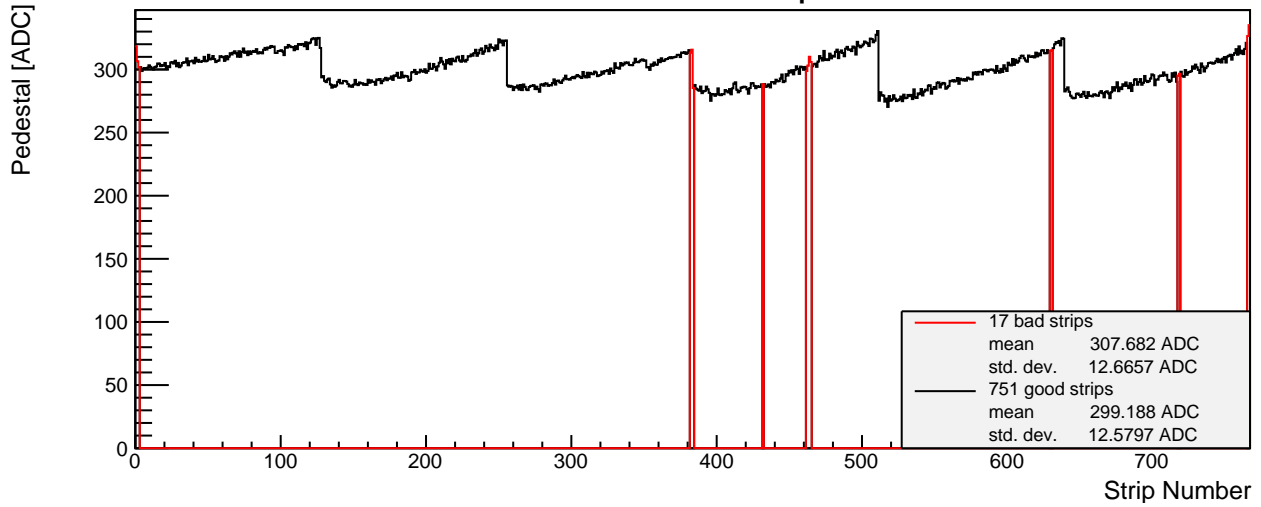

SPS 2015 - CE p-side 003 - Module Properties

Pedestal Map

Noise Map

Calibration Constant Map