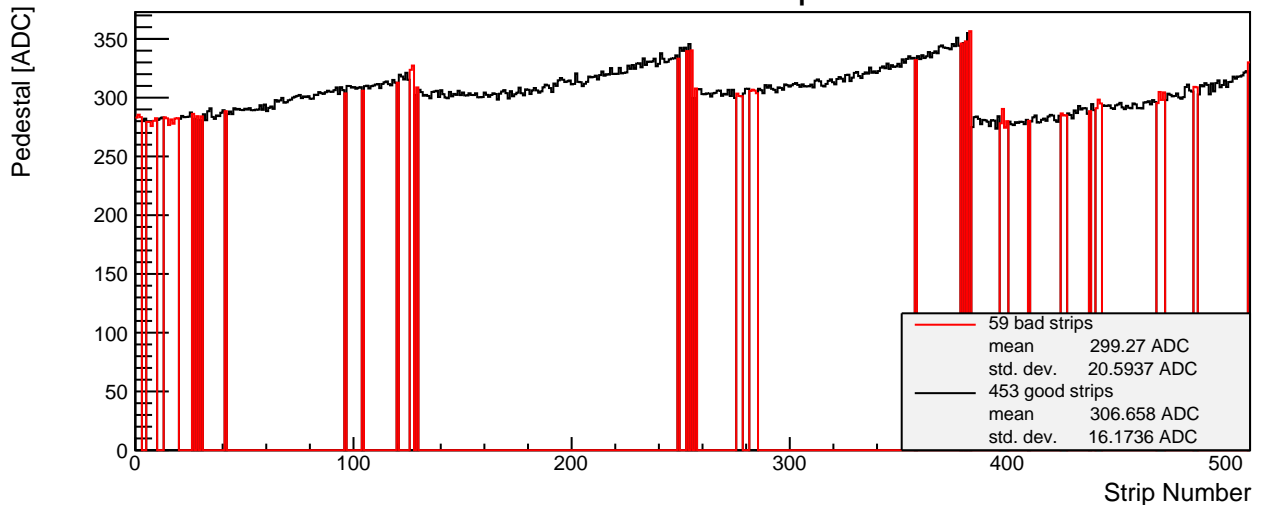

SPS 2015 - CE n-side 010 - Module Properties

Pedestal Map

Noise Map

Calibration Constant Map