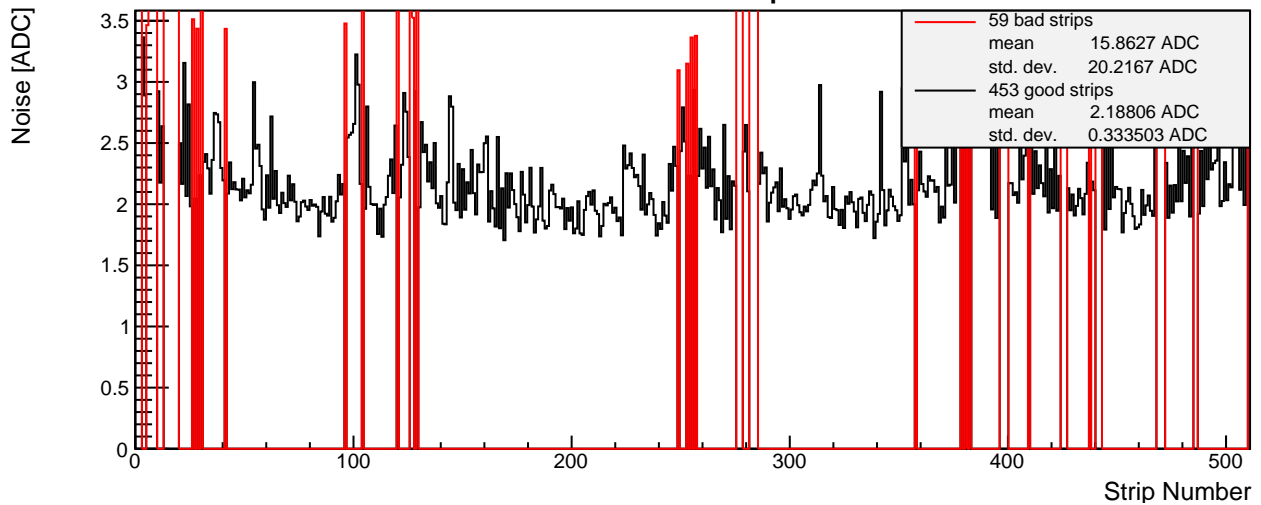

SPS 2015 - CE n-side 010 - Module Properties

Pedestal Map

Noise Map

Calibration Constant Map