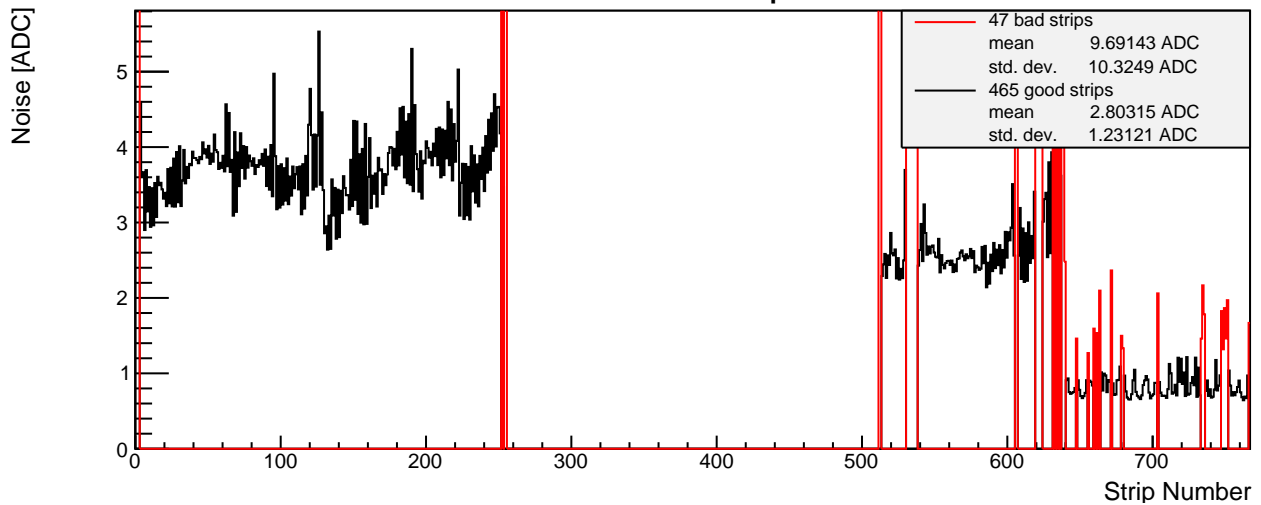

SPS 2015 - L5 p-side 005 - Module Properties

Pedestal Map

Noise Map

Calibration Constant Map