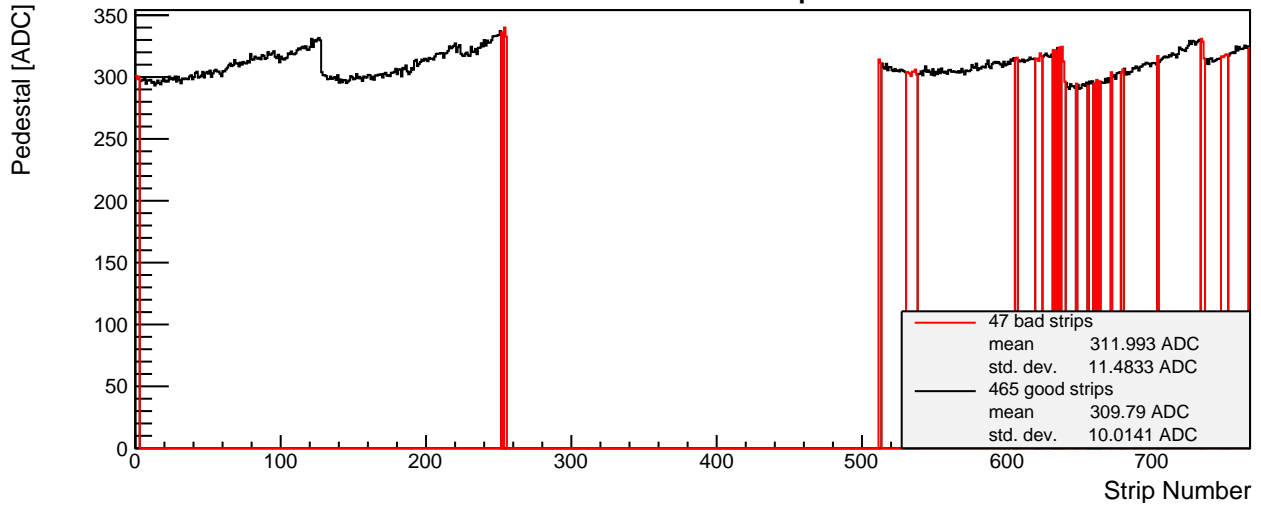

SPS 2015 - L5 p-side 005 - Module Properties

Pedestal Map

Noise Map

Calibration Constant Map