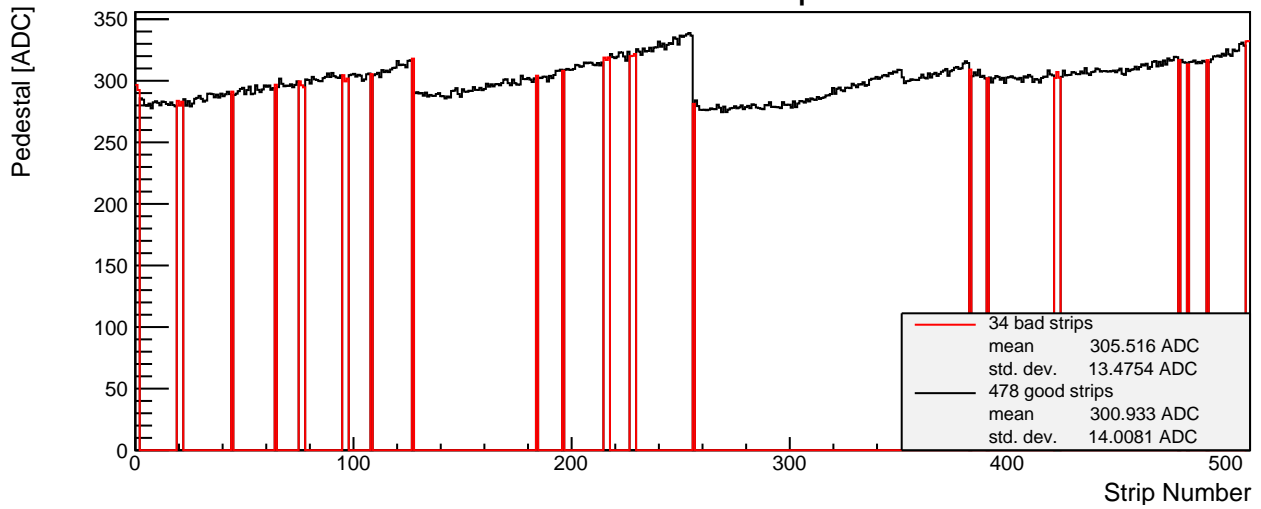

SPS 2015 - L5 n-side 013 - Module Properties

Pedestal Map

Noise Map

Calibration Constant Map