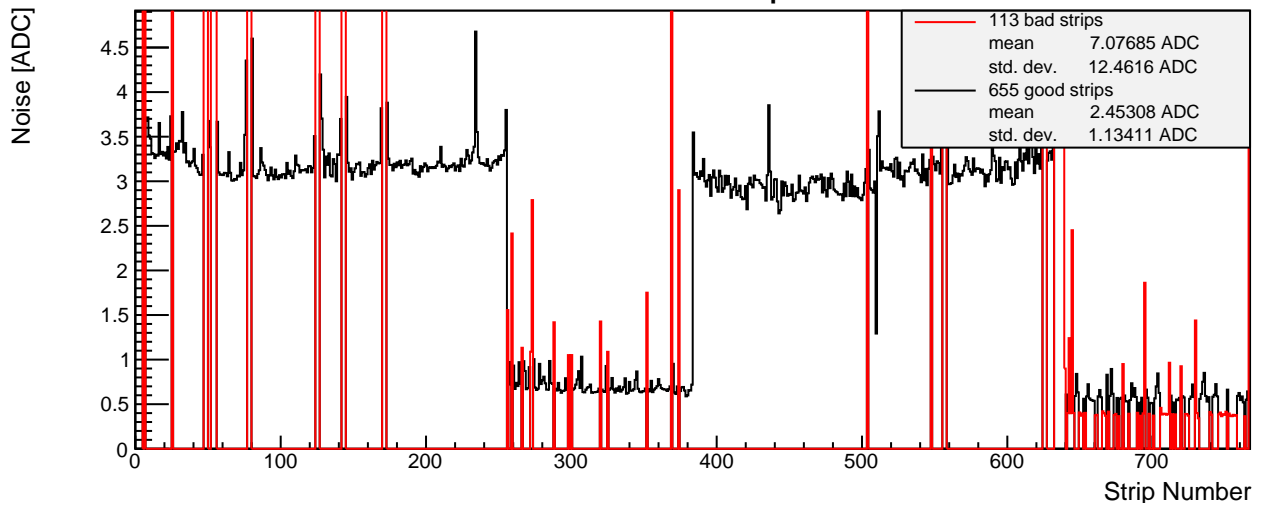

SPS 2015 - L3 p-side 007 - Module Properties

Pedestal Map

Noise Map

Calibration Constant Map