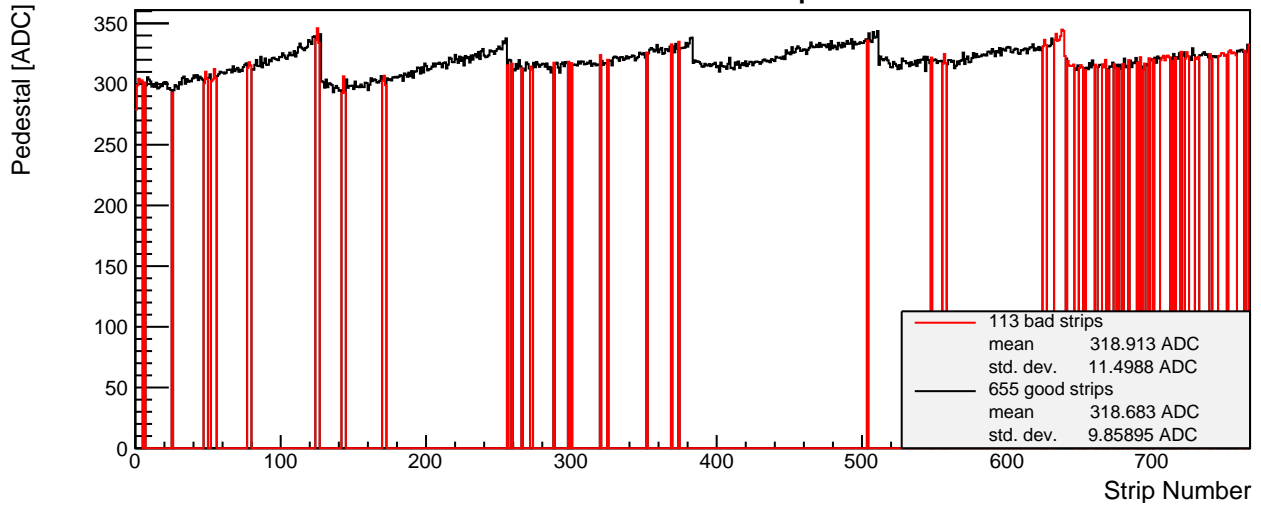

SPS 2015 - L3 p-side 007 - Module Properties

Pedestal Map

Noise Map

Calibration Constant Map