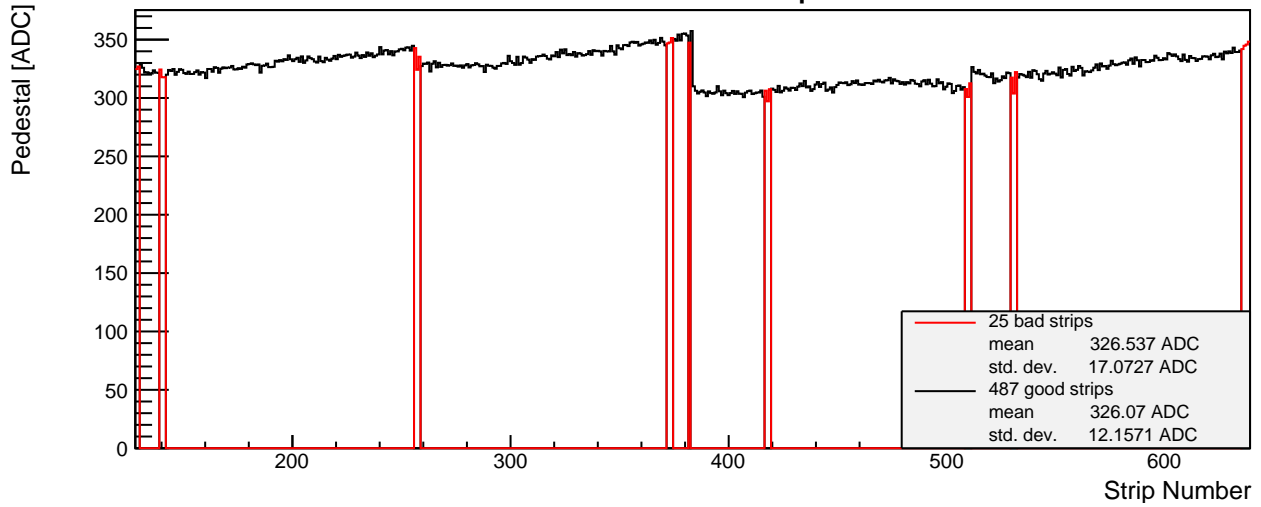

SPS 2015 - L3 n-side 015 - Module Properties

Pedestal Map

Noise Map

Calibration Constant Map