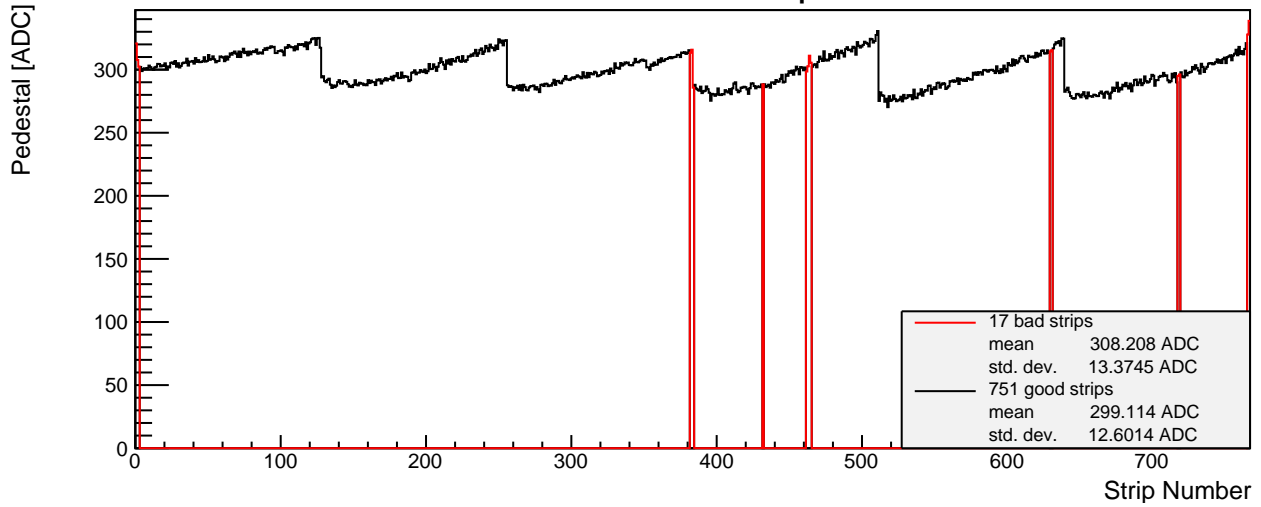

SPS 2015 - -Z p-side 003 - Module Properties

Pedestal Map

Noise Map

Calibration Constant Map