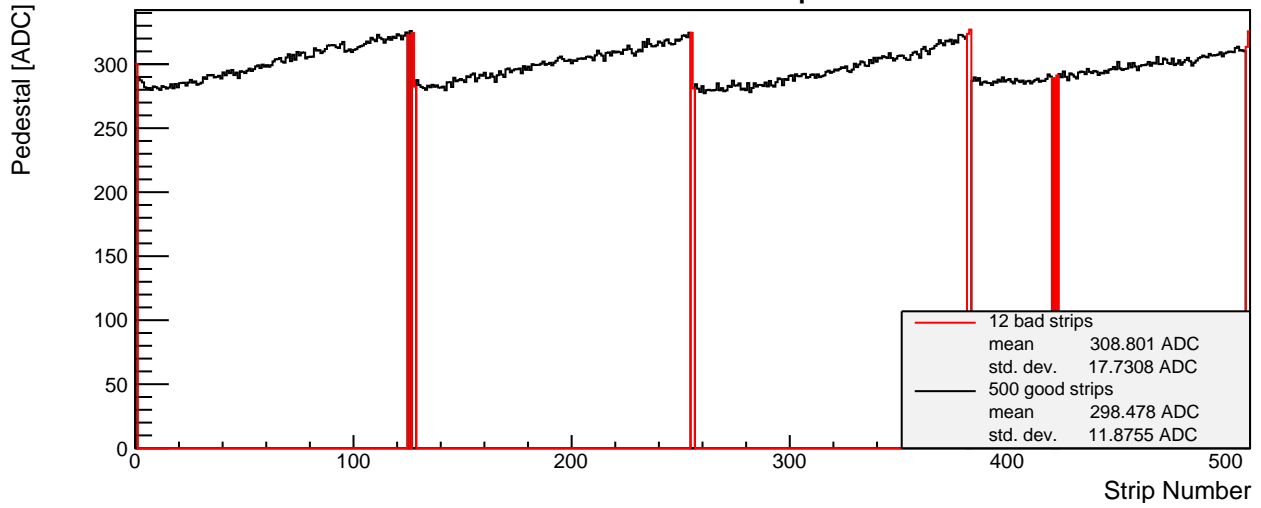

SPS 2015 - -Z n-side 011 - Module Properties

Pedestal Map

Noise Map

Calibration Constant Map