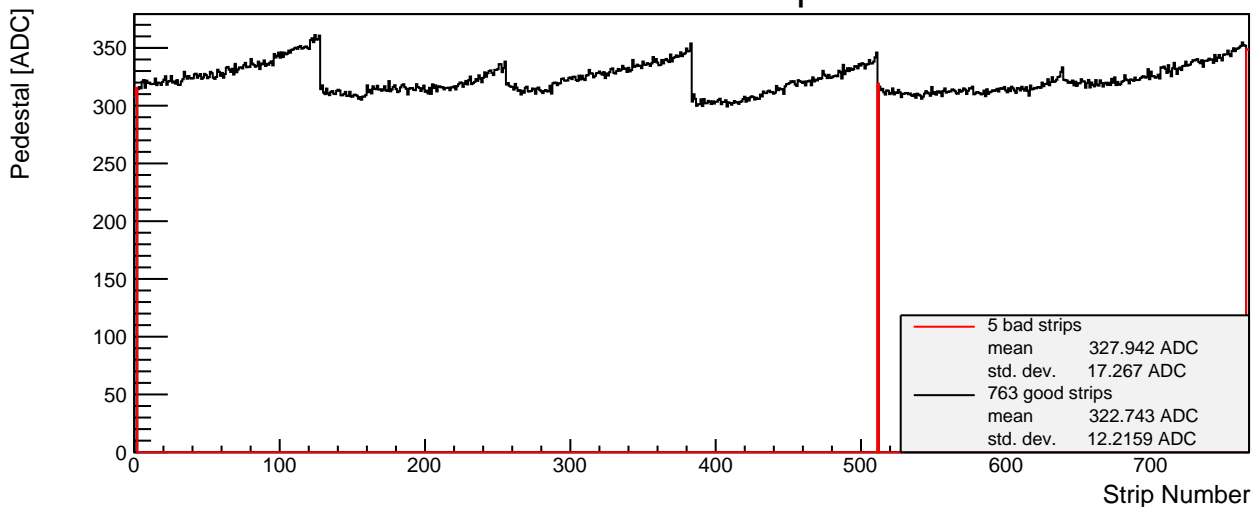

SPS 2015 - BW p-side 004 - Module Properties

Pedestal Map

Noise Map

Calibration Constant Map