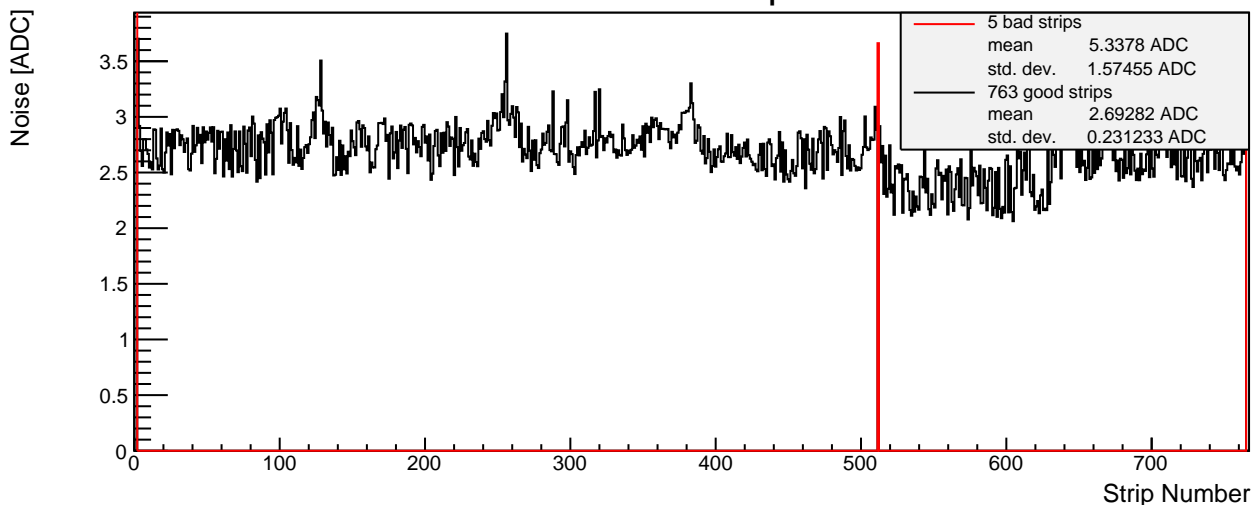

SPS 2015 - BW p-side 004 - Module Properties

Pedestal Map

Noise Map

Calibration Constant Map