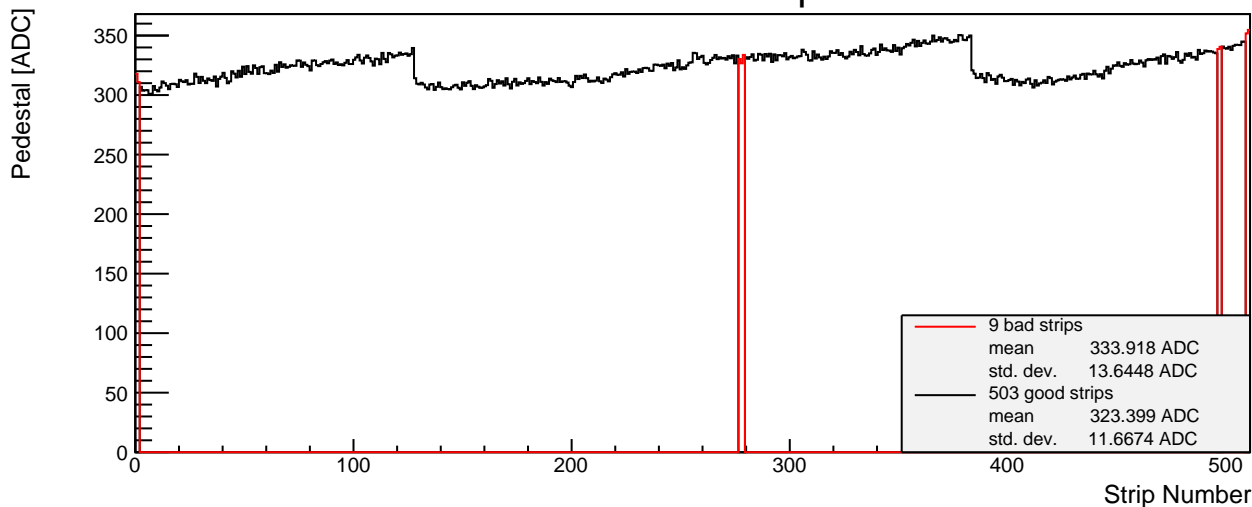

SPS 2015 - BW n-side 012 - Module Properties

Pedestal Map

Noise Map

Calibration Constant Map