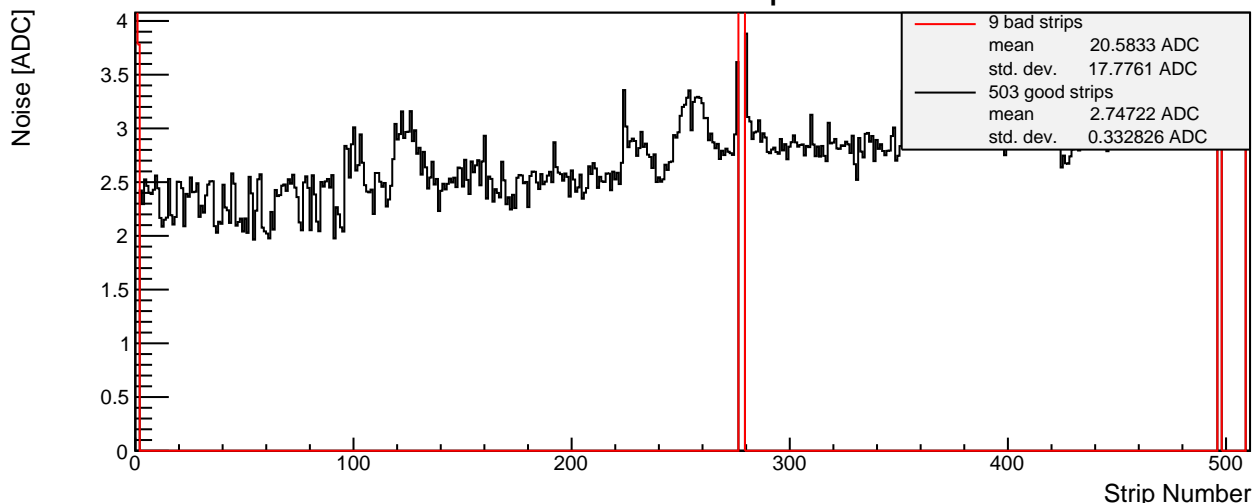

SPS 2015 - BW n-side 012 - Module Properties

Pedestal Map

Noise Map

Calibration Constant Map