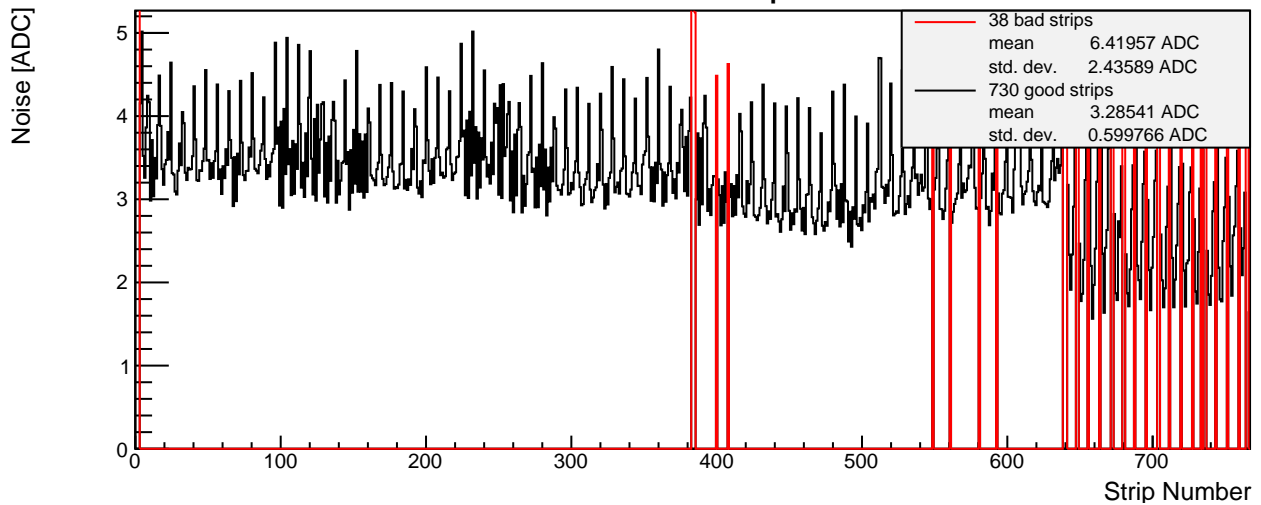

SPS 2015 - L6 p-side 006 - Module Properties

Pedestal Map

Noise Map

Calibration Constant Map