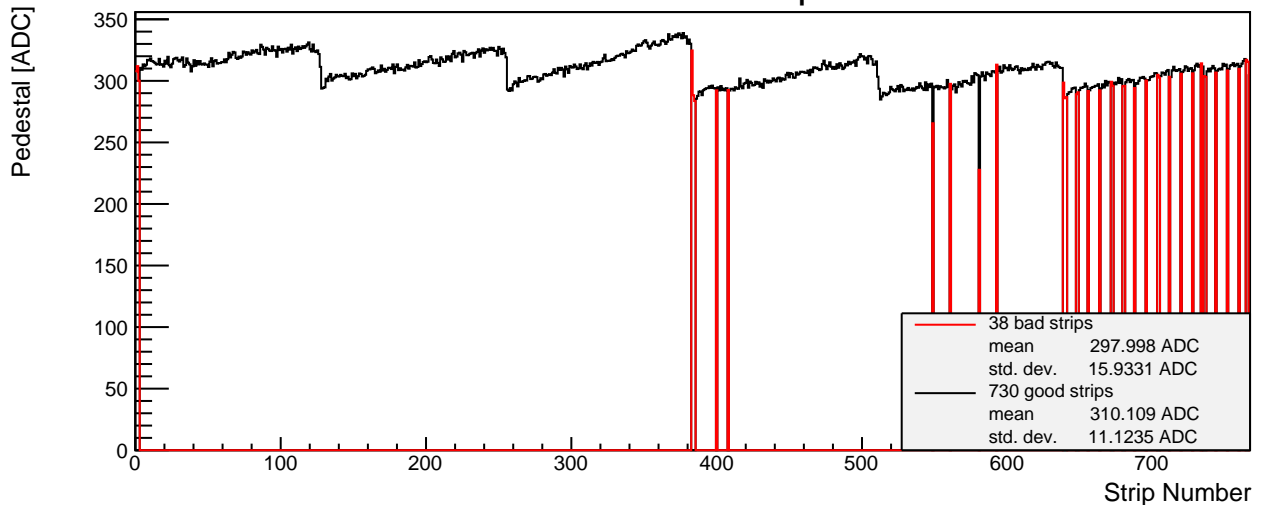

SPS 2015 - L6 p-side 006 - Module Properties

Pedestal Map

Noise Map

Calibration Constant Map