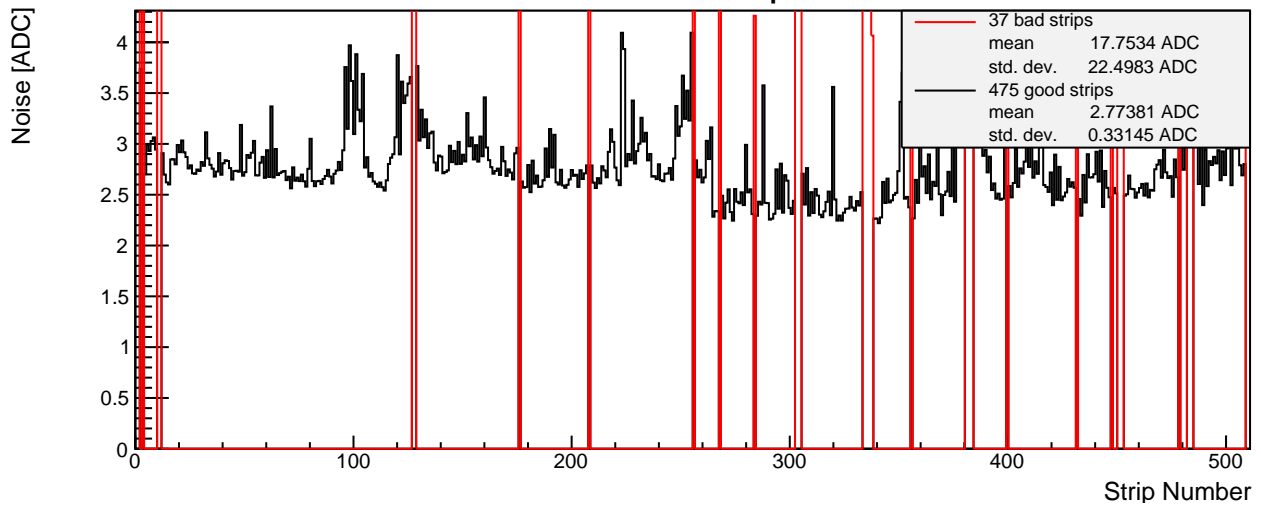

SPS 2015 - L6 n-side 014 - Module Properties

Pedestal Map

Noise Map

Calibration Constant Map