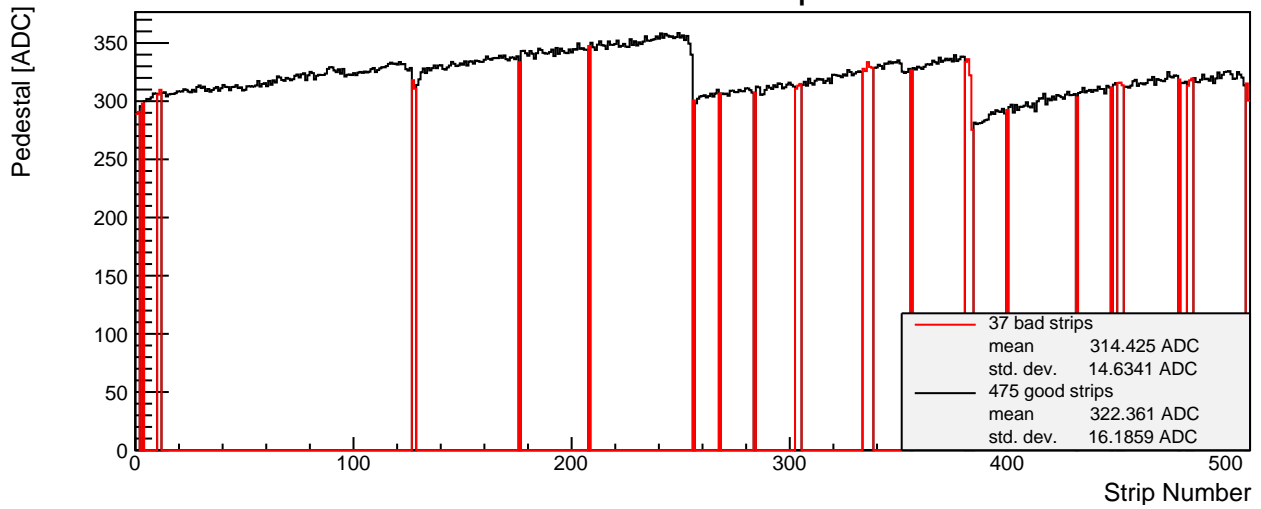

SPS 2015 - L6 n-side 014 - Module Properties

Pedestal Map

Noise Map

Calibration Constant Map