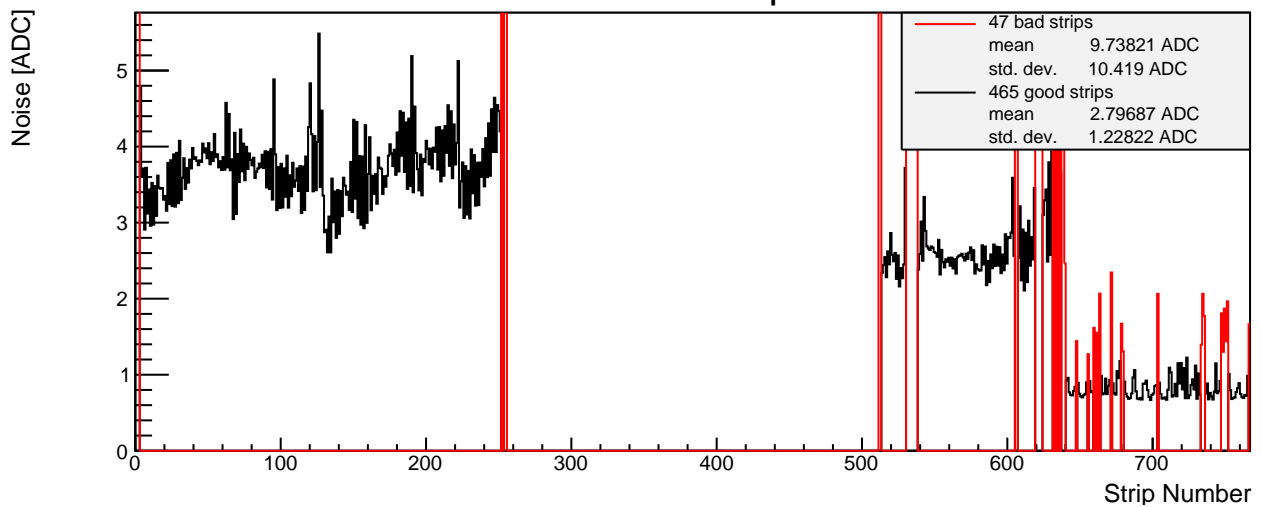

SPS 2015 - L5 p-side 005 - Module Properties

Pedestal Map

Noise Map

Calibration Constant Map