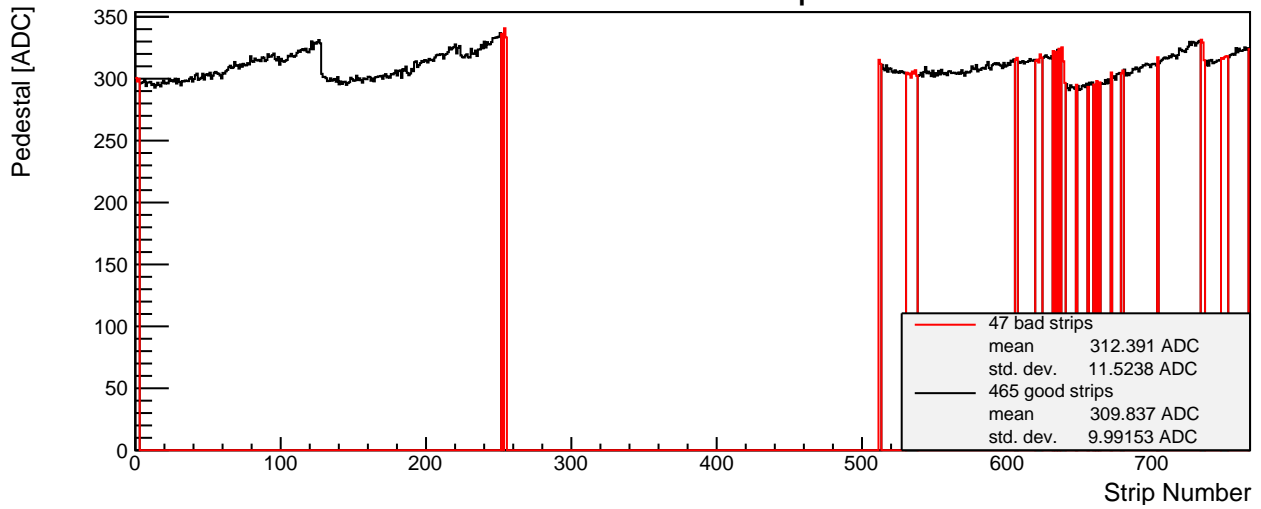

SPS 2015 - L5 p-side 005 - Module Properties

Pedestal Map

Noise Map

Calibration Constant Map