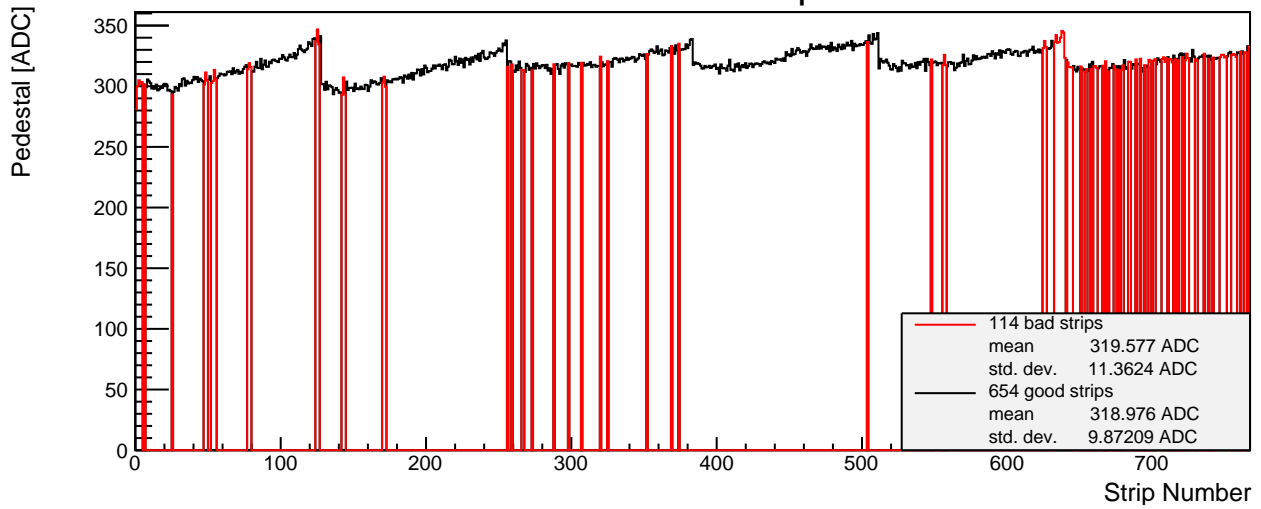

SPS 2015 - L3 p-side 007 - Module Properties

Pedestal Map

Noise Map

Calibration Constant Map