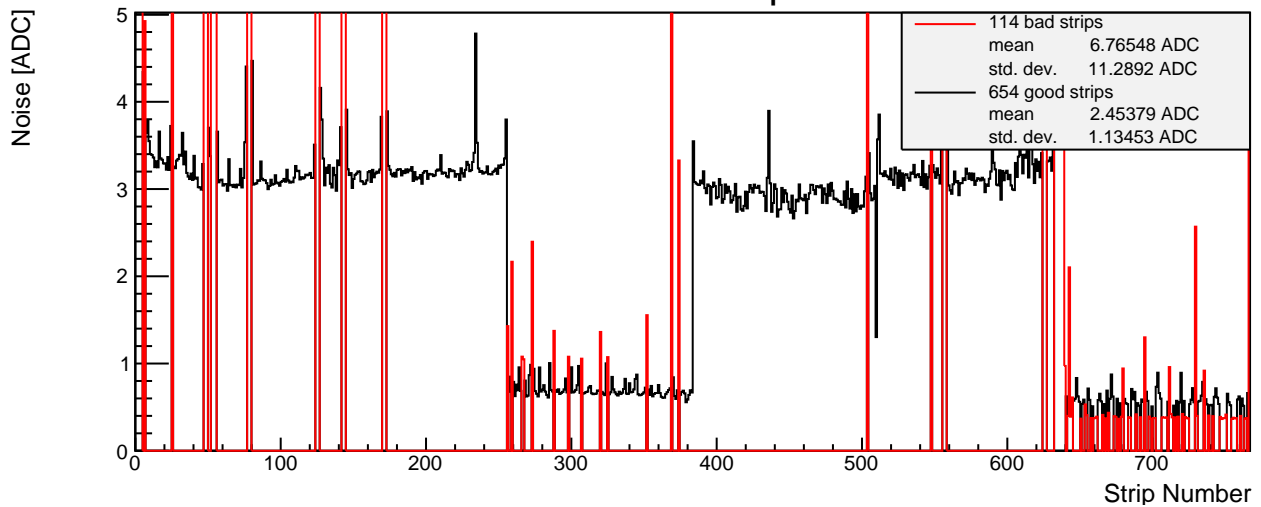

SPS 2015 - L3 p-side 007 - Module Properties

Pedestal Map

Noise Map

Calibration Constant Map