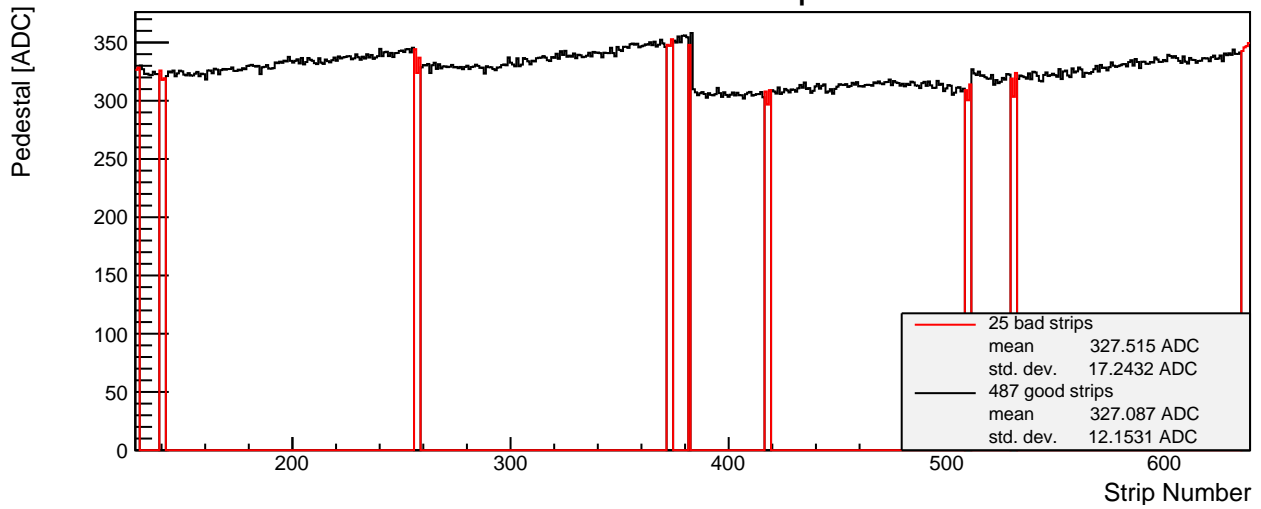

SPS 2015 - L3 n-side 015 - Module Properties

Pedestal Map

Noise Map

Calibration Constant Map