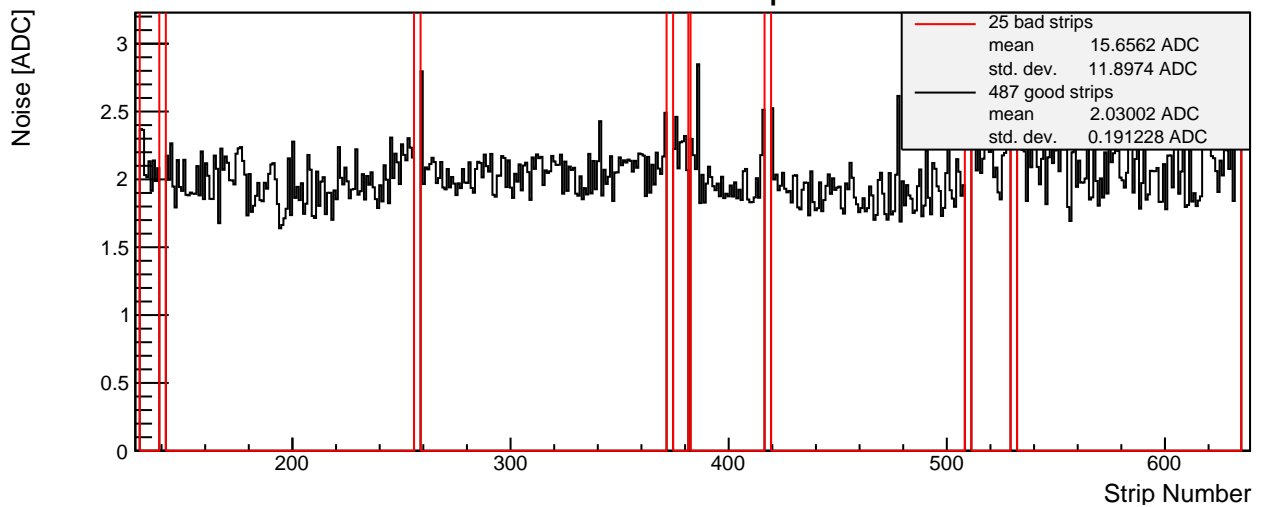

SPS 2015 - L3 n-side 015 - Module Properties

Pedestal Map

Noise Map

Calibration Constant Map